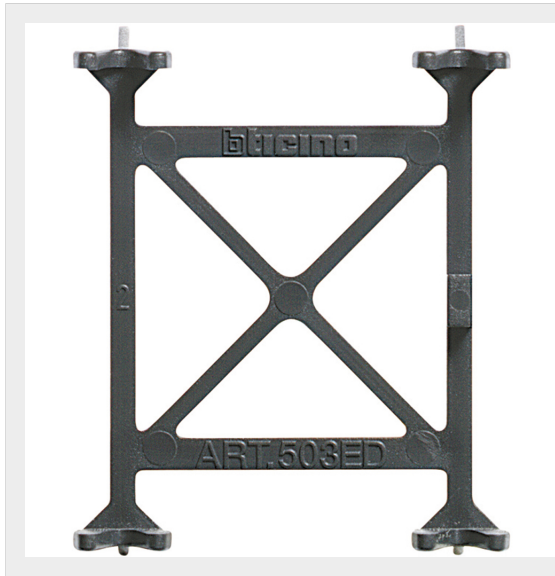

BTICINO > Wiring devices > Matix > Boxes and supports > Boxes and accessories

## 503ED

Horizontal and vertical coupling for boxes item 503E and 504E