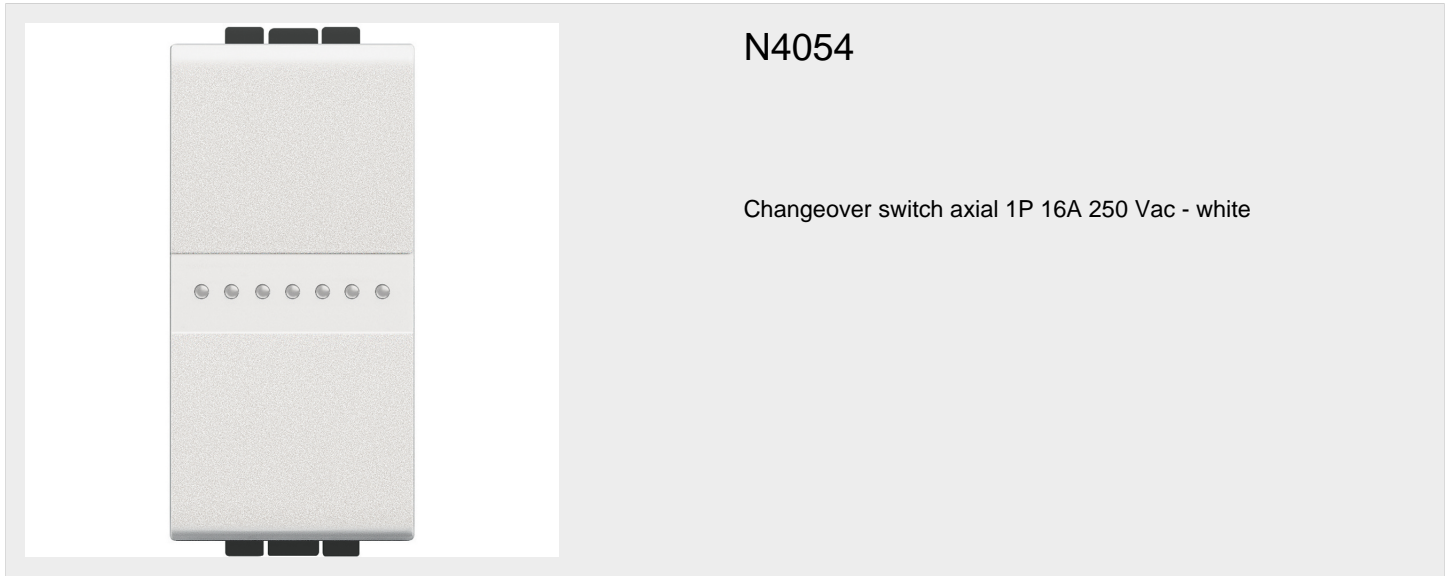

BTICINO > Wiring devices > Livinglight > Switch, two-way switch, pushbutton and key cover > Axial 4-ways switches

N4054

Changeover switch axial 1P 16A 250 Vac - white

Technical features

Series	Livinglight
--------	-------------