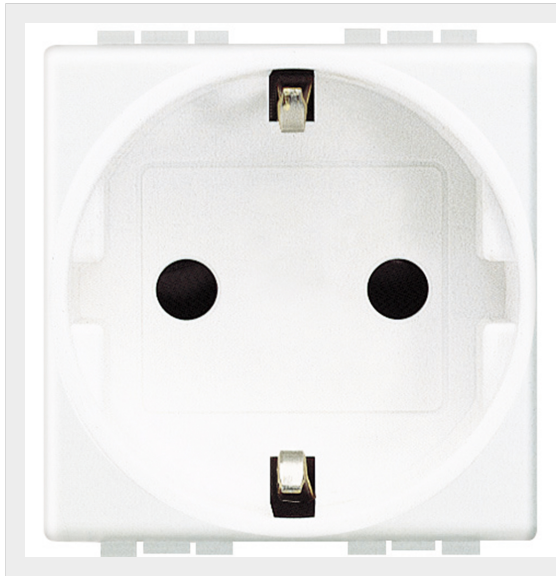

BTICINO &gt; Wiring devices &gt; Livinglight &gt; Socket outlets, USB and special sockets &gt; German standard sockets with screw terminals

## N4141

Socket 2P+T 16A 250 Vac with earth lateral contacts - german standard - shielded tulip contacts