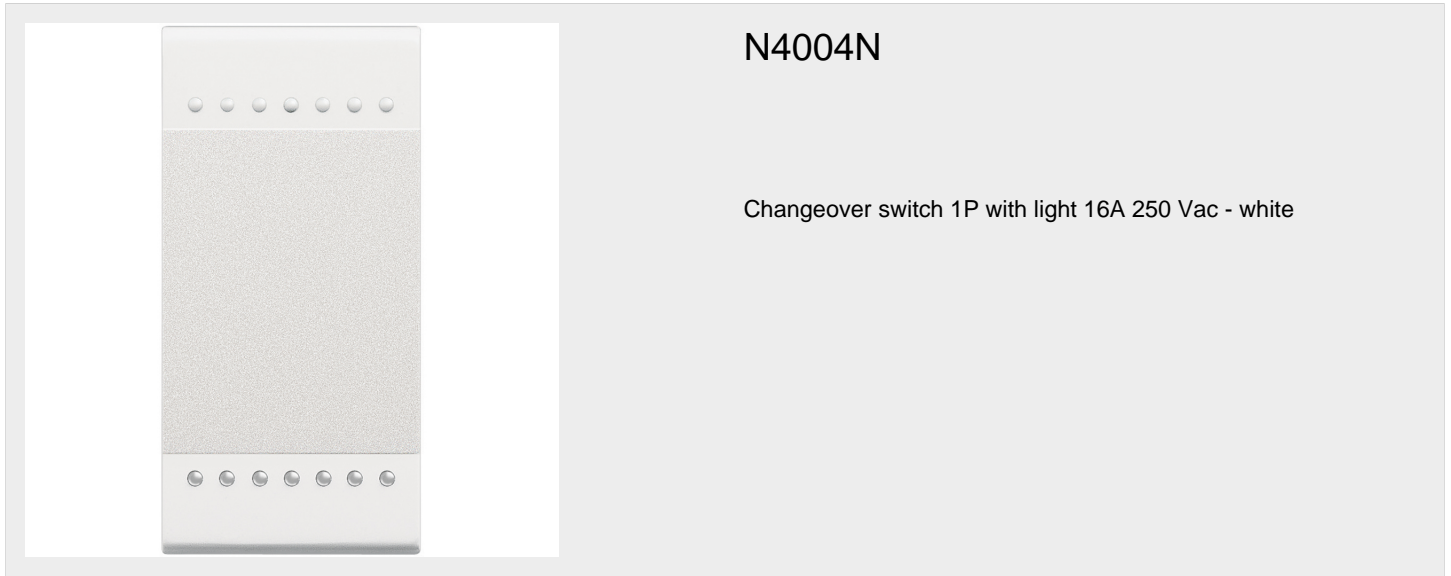

BTICINO > Wiring devices > Livinglight > Switch, two-way switch, pushbutton and key cover > Rocker inverters

Technical features

N° of modules	1
Rated voltage	250Vac
Contacts	1
Rated current	16AX
Series	Livinglight