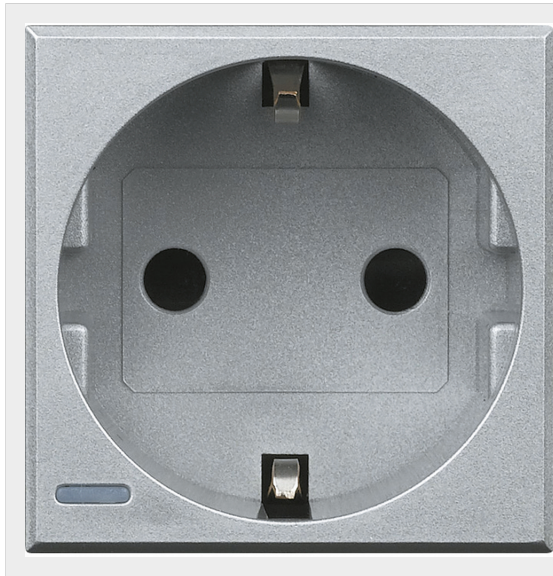

BTICINO > Wiring devices > Axolute > Socket outlets, USB and special sockets > German standard sockets with screw terminals

HC4141

Socket 2P+T 16A 250 Vac with earth lateral contacts - german standard - shielded tulip contacts (available with LED for voltage presence signalling) - tech