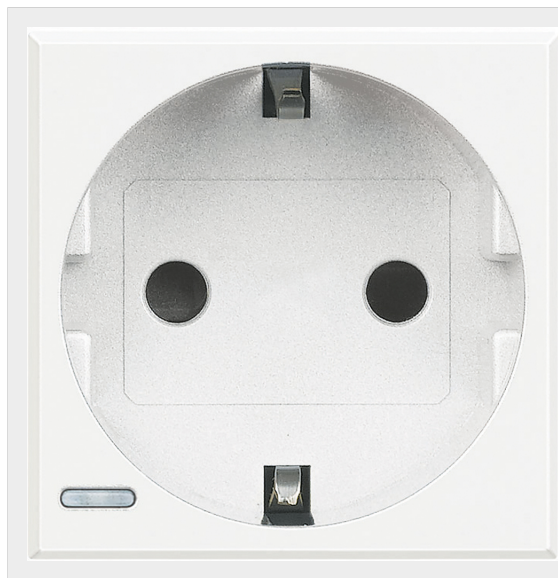

BTICINO &gt; Wiring devices &gt; Axolute &gt; Socket outlets, USB and special sockets &gt; German standard sockets with screw terminals

## HD4141

Socket 2P+T 16A 250 Vac with earth lateral contacts - german standard - shielded tulip contacts (available with LED for voltage presence signalling) - white