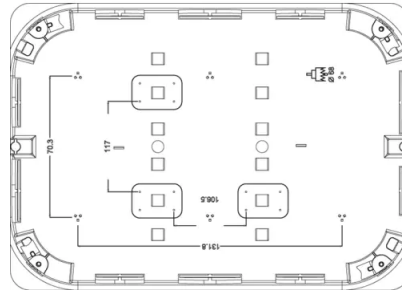

## Drawings

Space view

Backside view

3D View

## Technical data

- **Class group:** Connection devices
- **Class:** Box/housing for built-in mounting in the wall/ceiling
- **Mounting method:** Hollow wall
- **Shape:** Rectangular
- **Construction type:** Device connection box (round/square)
- **Model:** Other
- **Provided with revolving ring:** No
- **Connectable:** Yes
- **Equipped with:** None
- **Diameter:** 0 mm
- **Length:** 142,80 mm
- **Width:** 199,30 mm
- **Depth:** 0,00 - 70,00 mm
- **Internal depth:** 50,00 mm
- **For number of electric fittings:** 14
- **Mounting switching equipment:** Screwing
- **With screws:** No
- **Housing feed-through by break-out opening:** Yes
- **Housing feed-through by seal membrane:** No
- **Housing feed-through by nozzle:** No
- **Housing feed-through by step membrane:** No
- **For tube diameter:** 20/25 mm
- **Pipe locking:** No
- **Pipe locking optional:** No
- **Inlet from the rear:** Yes
- **Number of inlets:** 10
- **Number of included spouts:** 0
- **Material:** Plastic
- **Halogen free:** Yes
- **Surface protection:** Untreated
- **Colour:** Blue
- **Degree of protection (IP):** IP00
- **Cover model:** None
- **Transparent cover:** No
- **Cover attachment:** Screwed
- **Sealable:** No
- **Circuit integrity:** None
- **With screening:** No
- **Air tight:** No
- **Max. conductor cross section:** 0
- **Number of poles of the clamp:** 0
- **Clamp position fixed:** No
- **Luminaire hook mounting:** No
- **Nozzle:** None
- **With nail lugs:** No
- **Special application:** None