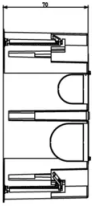

## Drawings

Space view

Backside view

3D View

## Technical data

- **Class group:** Connection devices
- **Class:** Box/housing for built-in mounting in the wall/ceiling
- **Mounting method:** Hollow wall
- **Shape:** Rectangular
- **Construction type:** Device connection box (round/square)
- **Model:** Other
- **Provided with revolving ring:** No
- **Connectable:** Yes
- **Equipped with:** None
- **Diameter:** 0 mm
- **Length:** 142,80 mm
- **Width:** 199,30 mm
- **Depth:** 0,00 - 70,00 mm
- **Internal depth:** 50,00 mm
- **For number of electric fittings:** 14
- **Mounting switching equipment:** Screwing
- **With screws:** No
- **Housing feed-through by break-out opening:** Yes
- **Housing feed-through by seal membrane:** No
- **Housing feed-through by nozzle:** No
- **Housing feed-through by step membrane:** No
- **For tube diameter:** 20/25 mm
- **Pipe locking:** No
- **Pipe locking optional:** No
- **Inlet from the rear:** Yes
- **Number of inlets:** 10
- **Number of included spouts:** 0
- **Material:** Plastic
- **Halogen free:** Yes
- **Surface protection:** Untreated
- **Colour:** Blue
- **Degree of protection (IP):** IP00
- **Cover model:** None
- **Transparent cover:** No
- **Cover attachment:** Screwed
- **Sealable:** No
- **Circuit integrity:** None
- **With screening:** No
- **Air tight:** No
- **Max. conductor cross section:** 0
- **Number of poles of the clamp:** 0
- **Clamp position fixed:** No
- **Luminaire hook mounting:** No
- **Nozzle:** None
- **With nail lugs:** No
- **Special application:** None