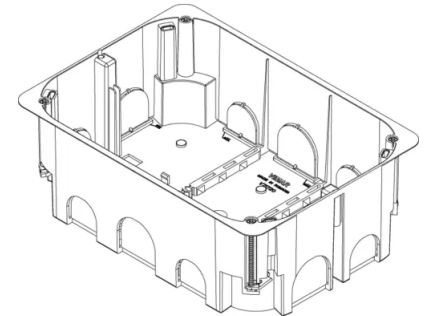

#### Flush-mountbox 12-14M f/hollowwalls blue

Multifunction mounting boxe (GW 850 °C) for hollow walls, light blue

- Suitable for several types of hollow walls (e.g. plasterboard, wood, plastic laminate or similar)
- Preparation of the hole with a hollow cutter with a diameter of 68 mm. Hole centring plate incorporated into the back
- Improved retention knockouts, designed for the insertion of pipes with various cross-sections (16, 20 or 25 mm) and metal fins for surface mounting the box on walls with a variable thickness of between 1 and 38 mm
- Wide range of accessories available: accessories with a template function for tracing the hole, with joining function for mounting in series and installation on the inside of the wall; internal partitions; decorative covers

## Drawings

Space view

Backside view

3D View