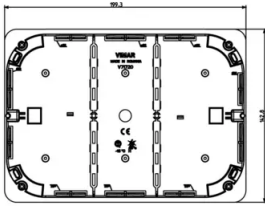

#### Flush-mountbox 12-14M f/hollowwalls blue

Multifunction mounting boxe (GW 850 °C) for hollow walls, light blue

- Suitable for several types of hollow walls (e.g. plasterboard, wood, plastic laminate or similar)
- Preparation of the hole with a hollow cutter with a diameter of 68 mm. Hole centring plate incorporated into the back
- Improved retention knockouts, designed for the insertion of pipes with various cross-sections (16, 20 or 25 mm) and metal fins for surface mounting the box on walls with a variable thickness of between 1 and 38 mm
- Wide range of accessories available: accessories with a template function for tracing the hole, with joining function for mounting in series and installation on the inside of the wall; internal partitions; decorative covers

## Drawings

Space view

Backside view

3D View

## Packaging

8 0 0 7 3 5 2 4 2 5 8 0 4  
**Code** 8007352425804  
**Quantity** 1 NR  
**Dim.** 20x14.2x7 [cm]  
**Weight** 123 [g]

8 0 0 7 3 5 2 4 2 5 8 1 1  
**Code** 8007352425811  
**Quantity** 20 NR  
**Dim.** 59x38.5x24 [cm]  
**Weight** 3,152 [g]