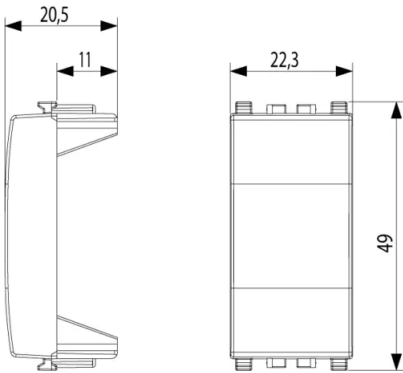

100 NR

Drawings

Space view

Backside view

3D View

Gallery

Technical data

- **Class group:** Domestic switching devices
- **Class:** Push-switch button
- **Method of operation:** Other
- **Number of modules (module system):** 1
- **Nominal voltage:** 0 v
- **Feedback-signal contact:** No
- **Mounting method:** Flush mounted (plaster)
- **Type of fastening:** Mounting with claw
- **Material:** Plastic
- **Material quality:** Thermoplastic
- **Halogen free:** Yes
- **Surface protection:** Untreated
- **Surface finishing:** Matt
- **Colour:** White
- **RAL-number (similar):** 9016
- **Transparent:** No
- **Label space/information surface:** Yes
- **Width of device:** 22,30 mm
- **Height of device:** 49,00 mm
- **Depth of device:** 20,50 mm

8 007352 312586
Code 8007352312586
Quantity 1 NR
Dim. 2.2x4.9x2 [cm]
Weight 5.25 [g]

8 007352 331556
Code 8007352331556
Quantity 10 NR
Dim. 22x4.9x2 [cm]
Weight 52.46 [g]

8 007352 312593
Code 8007352312593
Quantity 100 NR
Dim. 28.2x11.1x10 [cm]
Weight 628 [g]

8 007352 352421
Code 8007352352421
Quantity 2,000 NR
Dim. 80x51x22x503 [cm]
Weight 6,800 [g]

Legal

Vimar reserves the right to change at any time and without notice the characteristics of the products reported. Installation should be carried out by qualified staff in compliance with the current regulations regarding the installation of electrical equipment in the country where the products are installed. For the terms of use of the information on the product info sheet see [Conditions of Use](#).