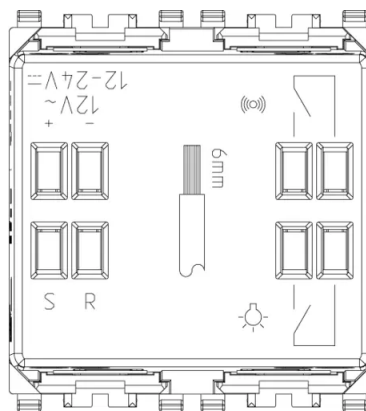

Eikon Next: SET/RESET device Next

20183.N

Eikon Next / Devices / Electronic devices

SET/RESET device Next

SET/RESET push button for emergency call system, visible in darkness, 2 NO 5 A 250 V~ relay outputs for acoustic and optical signalling, supply voltage 12 V~ 50-60 Hz or 12-24 V d.c. (SELV), Next - 2 modules. SET with built-in or from peripheral NC push buttons connected in series. RESET with peripheral NC push buttons connected in series

Product Status

3 - Active

Minimum order quantity

1 NR

Sheets, Manuals, Documentation

- [Multilanguage instructions sheet \(722 kb\)](#)

Drawings

Space view

Backside view

3D View

Technical data

- **Class group:** Domestic switching devices
- **Class:** Electronic insert for domestic switching devices
- **Model:** Other
- **Assembly arrangement:** Modular device for domestic switching devices
- **Number of modules (module system):** 2
- **Radio-controlled:** No
- **Mounting method:** Flush mounted (plaster)
- **Type of fastening:** Engage (snap)
- **Material:** Plastic
- **Material quality:** Thermoplastic
- **Surface protection:** Lacquered
- **Surface finishing:** Matt
- **Colour:** Silver
- **RAL-number (similar):** 9022
- **Transparent:** No

Certifications

- 00. CE Marking - EU
- 37. Marking - Morocco
- 96. Electrotechnical expert ([download](#))
- 99. WEEE Directive ([download](#))

Packaging

8 007352 291348
Code 8007352291348
Quantity 1 NR
Dim. 11.2x9.6x9.8 [cm]
Weight 147.53 [g]