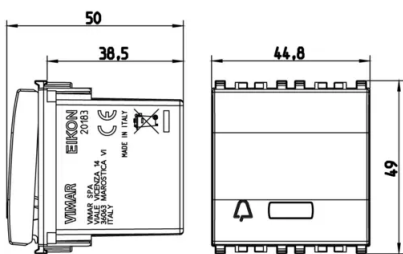

Product Status

3 - Active

Minimum order quantity

1 NR

Sheets, Manuals, Documentation

- [Multilanguage instructions sheet \(722 kb\)](#)

Drawings

Space view

Backside view

3D View

Technical data

- **Class group:** Domestic switching devices
- **Class:** Electronic insert for domestic switching devices
- **Model:** Other
- **Assembly arrangement:** Modular device for domestic switching devices
- **Number of modules (module system):** 2
- **Radio-controlled:** No
- **Mounting method:** Flush mounted (plaster)
- **Type of fastening:** Engage (snap)
- **Material:** Plastic
- **Material quality:** Thermoplastic
- **Surface protection:** Lacquered
- **Surface finishing:** Matt
- **Colour:** Silver
- **RAL-number (similar):** 9022
- **Transparent:** No

Certifications

- 00. CE Marking - EU
- 37. Marking - Morocco
- 96. Electrotechnical expert ([download](#))
- 99. WEEE Directive ([download](#))

Packaging

8 007352 291348
Code 8007352291348
Quantity 1 NR
Dim. 11.2x9.6x9.8 [cm]
Weight 147.53 [g]