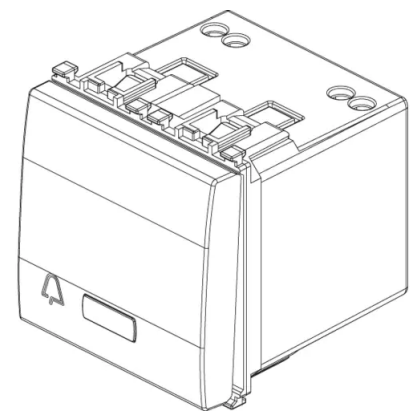

Eikon Next: SET/RESET device Next

20183.N

Eikon Next / Devices / Electronic devices

SET/RESET device Next

SET/RESET push button for emergency call system, visible in darkness, 2 NO 5 A 250 V~ relay outputs for acoustic and optical signalling, supply voltage 12 V~ 50-60 Hz or 12-24 V d.c. (SELV), Next - 2 modules. SET with built-in or from peripheral NC push buttons connected in series. RESET with peripheral NC push buttons connected in series

Backside view

3D View

Technical data

- **Class group:** Domestic switching devices
- **Class:** Electronic insert for domestic switching devices
- **Model:** Other
- **Assembly arrangement:** Modular device for domestic switching devices
- **Number of modules (module system):** 2
- **Radio-controlled:** No
- **Mounting method:** Flush mounted (plaster)
- **Type of fastening:** Engage (snap)
- **Material:** Plastic
- **Material quality:** Thermoplastic
- **Surface protection:** Lacquered
- **Surface finishing:** Matt
- **Colour:** Silver
- **RAL-number (similar):** 9022
- **Transparent:** No