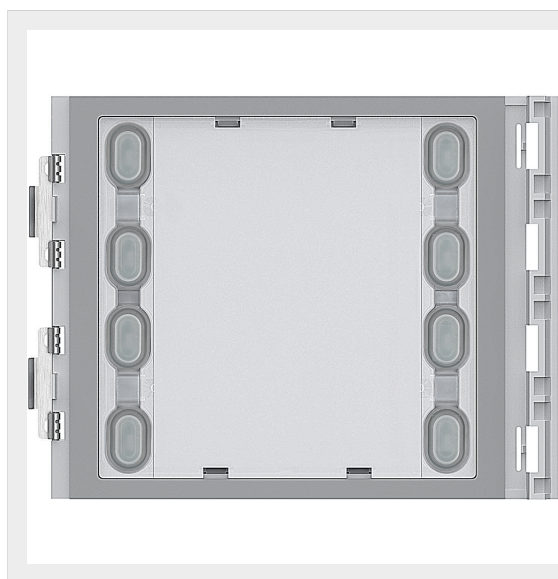

## 352100

Sfera additional 8-pushbutton modules arranged on double column. To be used with speaker modules 351000 – 351100 and audio/video modules 351200 - 351300. Connection by the multicable supplied. Backlighting of nameplates controlled by the speaker module or the audio/video module connected. To be completed with surround plate.

### Technical features

Brand	BTicino
N° of modules	1
Height	91mm
Width	115mm
Cabling	SCS-BUS 2 FILI
Plant type	Sistema 2 fili
Series	Sfera