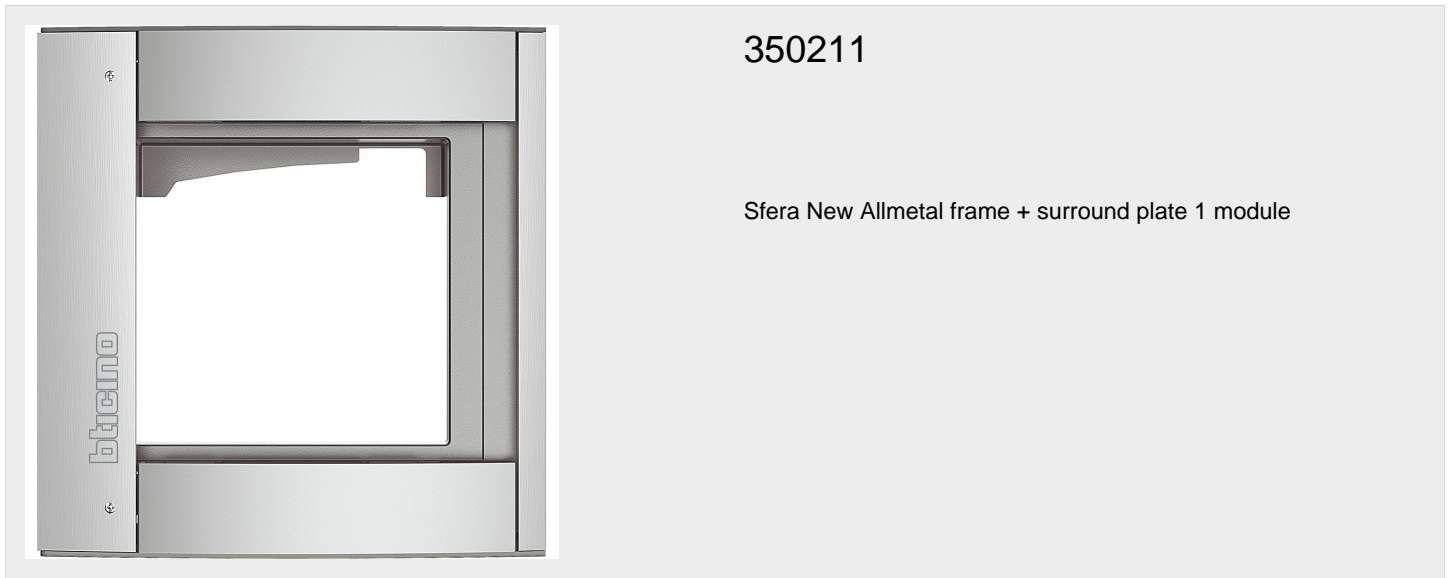

BTICINO &gt; Door entry system &gt; 2 wires system &gt; SFERA entrance panels

**350211**

Sfera New Allmetal frame + surround plate 1 module

## Technical features

|               |       |
|---------------|-------|
| Height        | 144mm |
| Width         | 138mm |
| Depth         | 15mm  |
| N° of modules | 1     |
| Series        | Sfera |