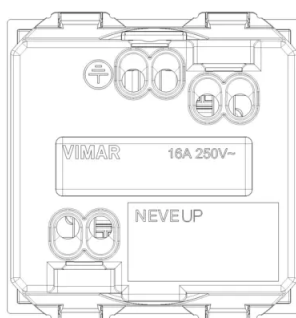

Product Status

3 - Active

Minimum order quantity

20 NR

You may also be interested in

09208.A - 2P+E 16A German SICURY outlet orange

09208.R - 2P+E 16A German SICURY outlet red

09208.V - 2P+E 16A German SICURY outlet green

09208.C - 2P+E 16A DE SICURY outlet+cover white

Drawings

Space view

Backside view

3D View

Technical data

- **Class group:** Domestic switching devices
- **Class:** Socket outlet
- **With hinged lid:** No
- **Label space/information surface:** Yes
- **Colour:** White
- **RAL-number (similar):** 9003
- **Metallic colour:** No
- **Transparent:** No
- **Lockable:** No
- **Eject-mechanism:** No
- **Insulated mounting:** No
- **Material quality:** Thermoplastic
- **Surface finishing:** Glossy
- **With loop through function:** No
- **Rotated central insert:** No
- **Nominal current:** 16 A
- **Depth of device:** 39,00 mm

8 007352 605527
Code 8007352605527
Quantity 20 NR
Dim. 27.4x11.5x9.2 [cm]
Weight 991 [g]

8 007352 617025
Code 8007352617025
Quantity 240 NR
Dim. 37x27.5x35 [cm]
Weight 12,230 [g]

Legal

Vimar reserves the right to change at any time and without notice the characteristics of the products reported. Installation should be carried out by qualified staff in compliance with the current regulations regarding the installation of electrical equipment in the country where the products are installed. For the terms of use of the information on the product info sheet see [Conditions of Use](#).