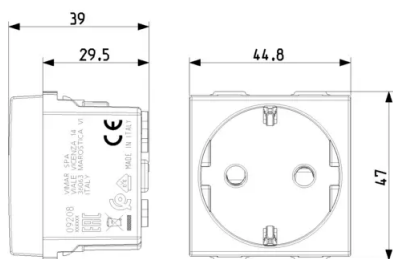

Product Status

3 - Active

Minimum order quantity

20 NR

You may also be interested in

09208.A - 2P+E 16A German SICURY outlet orange

09208.R - 2P+E 16A German SICURY outlet red

09208.V - 2P+E 16A German SICURY outlet green

09208.C - 2P+E 16A DE SICURY outlet+cover white

Drawings

Space view

Backside view

3D View

Technical data

- **Class group:** Domestic switching devices
- **Class:** Socket outlet
- **With hinged lid:** No
- **Label space/information surface:** Yes
- **Colour:** White
- **RAL-number (similar):** 9003
- **Metallic colour:** No
- **Transparent:** No
- **Lockable:** No
- **Eject-mechanism:** No
- **Insulated mounting:** No
- **Material quality:** Thermoplastic
- **Surface finishing:** Glossy
- **With loop through function:** No
- **Rotated central insert:** No
- **Nominal current:** 16 A
- **Depth of device:** 39,00 mm

Certifications

- 00. CE Marking - EU
- 09. VDE - Germany
- 10. EAC Eurasian Customs Union
- 19. NOM - Mexico
- 37. Marking - Morocco
- 99. WEEE Directive ([download](#))

Packaging

8 007352 605510
Code 8007352605510
Quantity 1 NR
Dim. 5.1x4.3x5.3 [cm]
Weight 50 [g]

8 007352 605527
Code 8007352605527
Quantity 20 NR
Dim. 27.4x11.5x9.2 [cm]
Weight 991 [g]

8 007352 617025
Code 8007352617025
Quantity 240 NR
Dim. 37x27.5x35 [cm]
Weight 12,230 [g]

Legal

Vimar reserves the right to change at any time and without notice the characteristics of the products reported. Installation should be carried out by qualified staff in compliance with the current regulations regarding the installation of electrical equipment in the country where the products are installed. For the terms of use of the information on the product info sheet see [Conditions of Use](#).