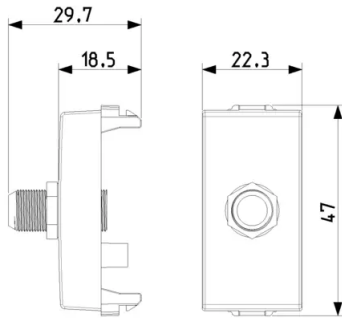

### Minimum order quantity

10 NR

You may also be interested in

09313 - TV IEC single connection outlet white

09300.01 - TV-RD-SAT single conn.male outlet white

09300.10 - TV-RD-SAT through-line male outlet white

## Drawings

Space view

Backside view

3D View

## Packaging

**Code** 8007352296503  
**Quantity** 1 NR  
**Dim.** 4.1x2.8x5.3 [cm]  
**Weight** 13.4 [g]

**Code** 8007352296510  
**Quantity** 10 NR  
**Dim.** 14.4x9x6 [cm]  
**Weight** 171.2 [g]

**Code** 8007352296527  
**Quantity** 160 NR  
**Dim.** 37.5x30x13.5 [cm]  
**Weight** 3,082 [g]