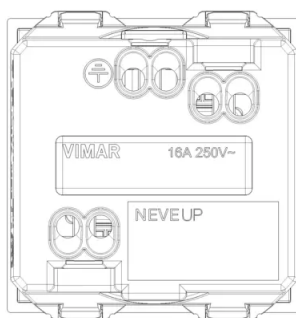

Neve Up: 2P+E 16A DE SICURY outlet+cover white

09208.C

Neve Up / Devices / Other standards socket outlets

2P+E 16A DE SICURY outlet+cover white

2P+T 16 A 250 V~ SICURY socket outlet, German standard with cover, lighTable, white - 2 modules

Product Status

3 - Active

Minimum order quantity

10 NR

You may also be interested in

09208 - 2P+E 16A German
SICURY outlet white

Drawings

Space view

Backside view

3D View

Technical data

- **Class group:** Domestic switching devices
- **Class:** Socket outlet
- **With hinged lid:** No
- **Label space/information surface:** Yes
- **Colour:** White
- **RAL-number (similar):** 9016
- **Metallic colour:** No
- **Transparent:** No
- **Eject-mechanism:** No
- **Insulated mounting:** No
- **Mounting method:** Flush mounted (plaster)
- **Material:** Plastic
- **Material quality:** Thermoplastic
- **Surface protection:** Untreated
- **Surface finishing:** Glossy
- **Anti-bacterial treatment:** No
- **With loop through function:** No
- **Rotated central insert:** No
- **Nominal current:** 16 A
- **Width of device:** 44,80 mm
- **Height of device:** 47,00 mm
- **Depth of device:** 43,10 mm

8 007352 664197
Code 8007352664197
Quantity 10 NR
Dim. 26.9x11.6x4.9 [cm]
Weight 555.6 [g]

8 007352 664203
Code 8007352664203
Quantity 200 NR
Dim. 47.5x27x29 [cm]
Weight 11,648 [g]

Legal

Vimar reserves the right to change at any time and without notice the characteristics of the products reported. Installation should be carried out by qualified staff in compliance with the current regulations regarding the installation of electrical equipment in the country where the products are installed. For the terms of use of the information on the product info sheet see [Conditions of Use](#).