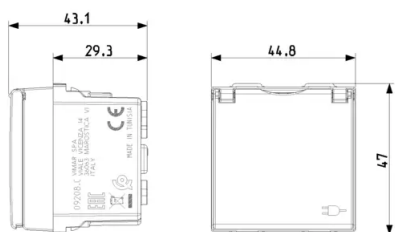

Product Status

3 - Active

Minimum order quantity

10 NR

You may also be interested in

09208 - 2P+E 16A German
SICURY outlet white

Drawings

Space view

Backside view

3D View

Technical data

- **Class group:** Domestic switching devices
- **Class:** Socket outlet
- **With hinged lid:** No
- **Label space/information surface:** Yes
- **Colour:** White
- **RAL-number (similar):** 9016
- **Metallic colour:** No
- **Transparent:** No
- **Eject-mechanism:** No
- **Insulated mounting:** No
- **Mounting method:** Flush mounted (plaster)
- **Material:** Plastic
- **Material quality:** Thermoplastic
- **Surface protection:** Untreated
- **Surface finishing:** Glossy
- **Anti-bacterial treatment:** No
- **With loop through function:** No
- **Rotated central insert:** No
- **Nominal current:** 16 A
- **Width of device:** 44,80 mm
- **Height of device:** 47,00 mm
- **Depth of device:** 43,10 mm

Certifications

- 00. CE Marking - EU
- 10. EAC Eurasian Customs Union
- 37. Marking - Morocco
- 99. WEEE Directive ([download](#))

Packaging

8 007352 664180
Code 8007352664180
Quantity 1 NR
Dim. 5.1x4.3x5.3 [cm]
Weight 49.4 [g]

8 007352 664197
Code 8007352664197
Quantity 10 NR
Dim. 26.9x11.6x4.9 [cm]
Weight 555.6 [g]

8 007352 664203
Code 8007352664203
Quantity 200 NR
Dim. 47.5x27x29 [cm]
Weight 11,648 [g]

Legal

Vimar reserves the right to change at any time and without notice the characteristics of the products reported. Installation should be carried out by qualified staff in compliance with the current regulations regarding the installation of electrical equipment in the country where the products are installed. For the terms of use of the information on the product info sheet see [Conditions of Use](#).