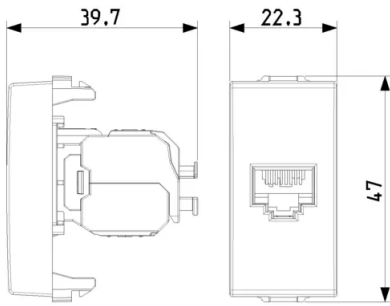

Product Status

3 - Active

Minimum order quantity

10 NR

You may also be interested in

[09338.C.CM - RJ45 keystone adaptor carbon matt](#)

[09338.9.CM - RJ45 cat5e Netsafe UTP outlet carbon mat](#)

[09339.6.CM - RJ45 Cat6 Netsafe UTP 110 outlet carbon](#)

[09339.14.CM - RJ45 Cat6 Netsafe FTP outlet white](#)

Sheets, Manuals, Documentation

- [Multilanguage instructions sheet \(866 kb\)](#)

Drawings

Space view

Backside view

3D View

Technical data

Certifications

- 10. EAC Eurasian Customs Union
- 99. WEEE Directive ([download](#))

Packaging

8 0 0 7 3 5 2 6 6 7 0 8 2
Code 8007352667082
Quantity 1 NR
Dim. 6x2.8x5.3 [cm]
Weight 32.6 [g]

8 0 0 7 3 5 2 6 6 7 0 9 9
Code 8007352667099
Quantity 10 NR
Dim. 14.4x13.1x6 [cm]
Weight 377.4 [g]

8 0 0 7 3 5 2 6 6 7 1 0 5
Code 8007352667105
Quantity 200 NR
Dim. 50.5x20x28 [cm]
Weight 7,988 [g]

Legal

Vimar reserves the right to change at any time and without notice the characteristics of the products reported. Installation should be carried out by qualified staff in compliance with the current regulations regarding the installation of electrical equipment in the country where the products are installed. For the terms of use of the information on the product info sheet see [Conditions of Use](#).