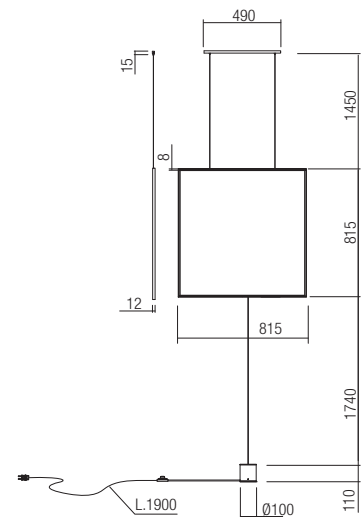

Led type SMD LED 2835 228 pcs x 0,08W
Power 19W
Input 220-240V, 50/60Hz
Color temperature 3000K
Lumen source 2070 lm
Lumen system 1242 lm
CRI 80
Not dimmable

Led type SMD LED 2835 300 pcs x 0,09W
Power 28W
Input 220-240V, 50/60Hz
Color temperature 3000K
Lumen source 2898 lm
Lumen system 1735 lm
CRI 80
Not dimmable

art. **01-2133** Matt Gold
art. **01-2134** Matt Black

art. **01-2135** Matt Gold
art. **01-2136** Matt Black

Led type SMD LED 2835 168 pcs x 0,16W
Power 28W
Input 220-240V, 50/60Hz
Color temperature 3000K
Lumen source 2898 lm
Lumen system 1735 lm
CRI 80
Not dimmable

Led type SMD LED 2835 384 pcs x 0,09W
Power 37W
Input 220-240V, 50/60Hz
Color temperature 3000K
Lumen source 3726 lm
Lumen system 2235 lm
CRI 80
Not dimmable