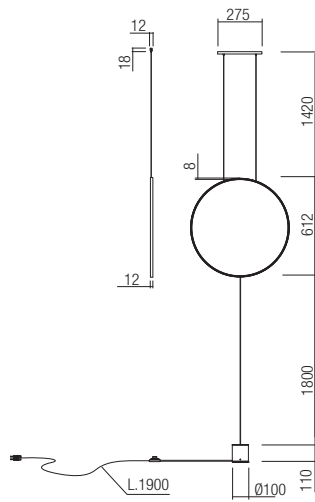

art. **01-2196** Matt Gold
art. **01-2197** Matt Black

art. **01-2198** Matt Gold
art. **01-2199** Matt Black