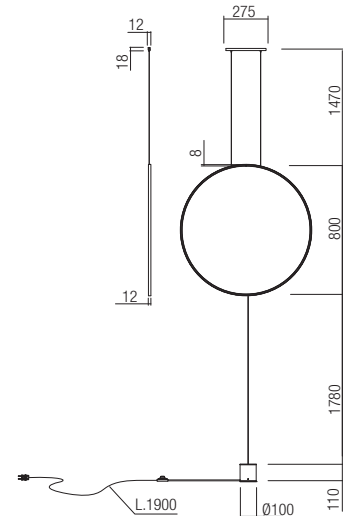

art. **01-2196** Matt Gold
art. **01-2197** Matt Black

art. **01-2198** Matt Gold
art. **01-2199** Matt Black