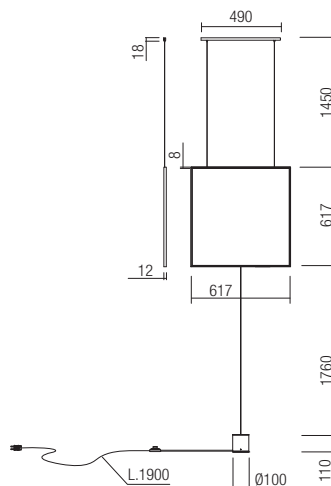

Led type SMD LED 2835 228 pcs x 0,08W
Power 19W
Input 220-240V, 50/60Hz
Color temperature 3000K
Lumen source 2070 lm
Lumen system 1242 lm
CRI 80
Not dimmable

Led type SMD LED 2835 300 pcs x 0,09W
Power 28W
Input 220-240V, 50/60Hz
Color temperature 3000K
Lumen source 2898 lm
Lumen system 1735 lm
CRI 80
Not dimmable

art. **01-2133** Matt Gold
art. **01-2134** Matt Black

art. **01-2135** Matt Gold
art. **01-2136** Matt Black

Led type SMD LED 2835 168 pcs x 0,16W
Power 28W
Input 220-240V, 50/60Hz
Color temperature 3000K
Lumen source 2898 lm
Lumen system 1735 lm
CRI 80
Not dimmable

Led type SMD LED 2835 384 pcs x 0,09W
Power 37W
Input 220-240V, 50/60Hz
Color temperature 3000K
Lumen source 3726 lm
Lumen system 2235 lm
CRI 80
Not dimmable