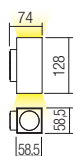

Dimension

Photometry

WALL LAMP • APLICĂ

Code Finishing

- 90087** Sand White
- 90088** Dark Grey
- 90089** Dark Brown

LED type	Input voltage	Power	Luminous Flux Source/system	CCT	Optics	CRI
COB LED, 2 pcs.	220-240V	6W	673/540lm	3000K	40°	82

Dimension

Photometry