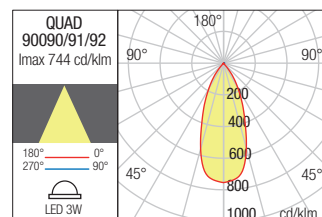

CEILING LAMP • PLAFONIERĂ

Code Finishing

- **90090** Sand White
- **90091** Dark Grey
- **90092** Dark Brown

LED type	Input voltage	Power	Luminous Flux Source/system	CCT	Optics	CRI
COB LED, 1 pcs.	220-240V	3W	319/280lm	3000K	40°	82