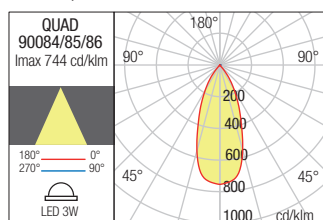

WALL LAMP • APLICĂ

Code Finishing

- 90084** Sand White
- 90085** Dark Grey
- 90086** Dark Brown

LED type	Input voltage	Power	Luminous Flux Source/system	CCT	Optics	CRI
COB LED, 1 pcs.	220-240V	3W	319/280lm	3000K	40°	82

Dimension

Photometry

WALL LAMP • APLICĂ

Code Finishing

- 90087** Sand White
- 90088** Dark Grey
- 90089** Dark Brown

LED type	Input voltage	Power	Luminous Flux Source/system	CCT	Optics	CRI
COB LED, 2 pcs.	220-240V	6W	673/540lm	3000K	40°	82

Dimension

Photometry