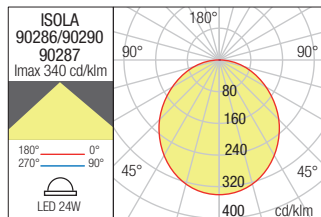

CEILING LAMP • PLAFONIERĂ

STANDARD VERSION

Code Finishing Sensor

90286 ■ Dark Grey -
90290 ■ Dark Grey ✓

tuya SMART VERSION

90287 ■ Dark Grey -

LED type	Input voltage	Power	Luminous Flux Source/system	CCT	CRI
SMD LED, 288 pcs.	220-240V	24W	2800/2060 lm	3000/4000/6500K	80