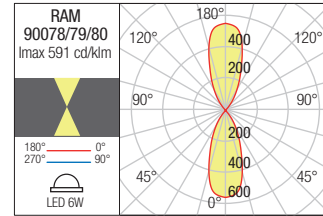

WALL LAMP • APLICĂ

Code Finishing

- **90078** Sand White
- **90079** Dark Grey
- **90080** Dark Brown

LED type	Input voltage	Power	Luminous Flux Source/system	CCT	Optics	CRI
COB LED, 2 pcs.	220-240V	6W	673/540lm	3000K	40°	82