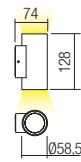

WALL LAMP • APLICĂ

Code Finishing

- **90078** Sand White
- **90079** Dark Grey
- **90080** Dark Brown

LED type	Input voltage	Power	Luminous Flux Source/system	CCT	Optics	CRI
COB LED, 2 pcs.	220-240V	6W	673/540lm	3000K	40°	82