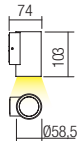

WALL LAMP • APLICĂ

Code Finishing

- 90078** Sand White
- 90079** Dark Grey
- 90080** Dark Brown

LED type	Input voltage	Power	Luminous Flux Source/system	CCT	Optics	CRI
COB LED, 2 pcs.	220-240V	6W	673/540lm	3000K	40°	82