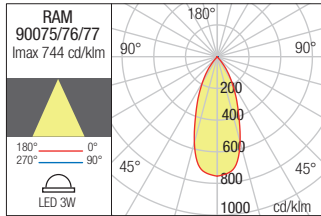

WALL LAMP • APLICĂ

Code Finishing

- 90078** Sand White
- 90079** Dark Grey
- 90080** Dark Brown

LED type	Input voltage	Power	Luminous Flux Source/system	CCT	Optics	CRI
COB LED, 2 pcs.	220-240V	6W	673/540lm	3000K	40°	82