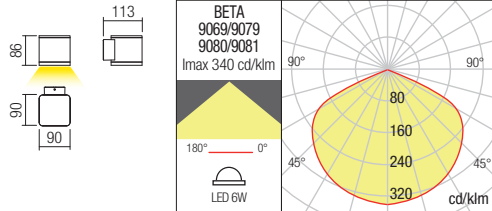

WALL LAMP - APLICĂ

Code	Finishing	LED type	Input voltage	Power	CCT	Luminous Flux Source/system	Optics	CRI
9069	Dark Grey	COB LED EPISTAR	220-240V	1 x 6W	3000K	589/530 lm	120°	82
9079	Dark Grey	COB LED EPISTAR	220-240V	1 x 6W	4000K	601/540 lm	120°	82
9080	Dark Brown	COB LED EPISTAR	220-240V	1 x 6W	3000K	589/530 lm	120°	82
9081	Dark Brown	COB LED EPISTAR	220-240V	1 x 6W	4000K	601/540 lm	120°	82