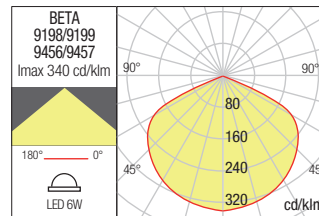

WALL LAMP - APLICĂ

Code	Finishing	LED type	Input voltage	Power	CCT	Luminous Flux Source/system	Optics	CRI
9069	Dark Grey	COB LED EPISTAR	220-240V	1 x 6W	3000K	589/530 lm	120°	82
9079	Dark Grey	COB LED EPISTAR	220-240V	1 x 6W	4000K	601/540 lm	120°	82
9080	Dark Brown	COB LED EPISTAR	220-240V	1 x 6W	3000K	589/530 lm	120°	82
9081	Dark Brown	COB LED EPISTAR	220-240V	1 x 6W	4000K	601/540 lm	120°	82