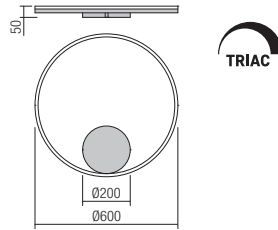

Led type	SMD LED 2835 180 pcs x 0,14W	
Power	26W	
Input	220V-240V, 50/60Hz	
Color temperature	3000K	4000K
Lumen source	3645 lm	3815 lm
Lumen system	2305 lm	2425 lm
CRI	80	
Dimmable TRIAC		

Led type	SMD LED 2835 270 pcs x 0,15W	
Power	40,5W	
Input	220V-240V, 50/60Hz	
Color temperature	3000K	4000K
Lumen source	5193 lm	5460 lm
Lumen system	3568 lm	3755 lm
CRI	80	
Dimmable TRIAC		

Led type	SMD LED 2835 360 pcs x 0,15W	
Power	55W	
Input	220V-240V, 50/60Hz	
Color temperature	3000K	4000K
Lumen source	7212 lm	7554 lm
Lumen system	4853 lm	5088 lm
CRI	80	
Dimmable TRIAC		

CE

CE

CE