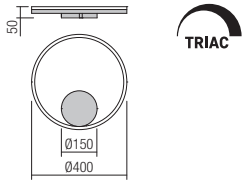

01-3306

Led type	SMD LED 2835 180 pcs x 0,14W	
Power	26W	
Input	220V-240V, 50/60Hz	
Color temperature	3000K	4000K
Lumen source	3645 lm	3815 lm
Lumen system	2305 lm	2425 lm
CRI	80	
Dimmable TRIAC		

Led type	SMD LED 2835 270 pcs x 0,15W	
Power	40,5W	
Input	220V-240V, 50/60Hz	
Color temperature	3000K	4000K
Lumen source	5193 lm	5460 lm
Lumen system	3568 lm	3755 lm
CRI	80	
Dimmable TRIAC		

Led type	SMD LED 2835 360 pcs x 0,15W	
Power	55W	
Input	220V-240V, 50/60Hz	
Color temperature	3000K	4000K
Lumen source	7212 lm	7554 lm
Lumen system	4853 lm	5088 lm
CRI	80	
Dimmable TRIAC		

CE

CE

CE