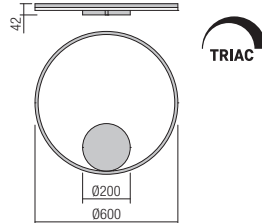

Led type	SMD LED 2835 180 pcs x 0,135W	
Power	24,5W	
Input	220V-240V, 50/60Hz	
Color temperature	3000K	4000K
Lumen source	3422 lm	3585 lm
Lumen system	2269 lm	2375 lm
CRI	80	
Dimmable TRIAC		

Led type	SMD LED 2835 270 pcs x 0,16W	
Power	44W	
Input	220V-240V, 50/60Hz	
Color temperature	3000K	4000K
Lumen source	5803 lm	6084 lm
Lumen system	3722 lm	3915 lm
CRI	80	
Dimmable TRIAC		

Led type	SMD LED 2835 360 pcs x 0,15W	
Power	54W	
Input	220V-240V, 50/60Hz	
Color temperature	3000K	4000K
Lumen source	6925 lm	7283 lm
Lumen system	4786 lm	5002 lm
CRI	80	
Dimmable TRIAC		

CE

CE

CE