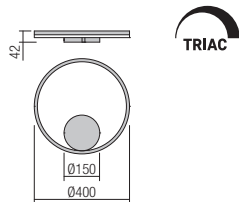

Led type	SMD LED 2835 180 pcs x 0,135W	
Power	24,5W	
Input	220V-240V, 50/60Hz	
Color temperature	3000K	4000K
Lumen source	3422 lm	3585 lm
Lumen system	2269 lm	2375 lm
CRI	80	
Dimmable TRIAC		

Led type	SMD LED 2835 270 pcs x 0,16W	
Power	44W	
Input	220V-240V, 50/60Hz	
Color temperature	3000K	4000K
Lumen source	5803 lm	6084 lm
Lumen system	3722 lm	3915 lm
CRI	80	
Dimmable TRIAC		

Led type	SMD LED 2835 360 pcs x 0,15W	
Power	54W	
Input	220V-240V, 50/60Hz	
Color temperature	3000K	4000K
Lumen source	6925 lm	7283 lm
Lumen system	4786 lm	5002 lm
CRI	80	
Dimmable TRIAC		

CE

CE

CE