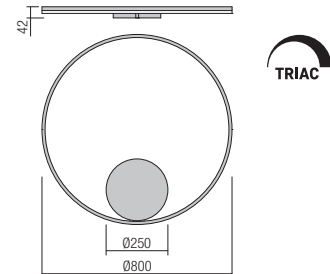

Led type	SMD LED 2835 180 pcs x 0,135W	
Power	24,5W	
Input	220V-240V, 50/60Hz	
Color temperature	3000K	4000K
Lumen source	3422 lm	3585 lm
Lumen system	2269 lm	2375 lm
CRI	80	
Dimmable TRIAC		

Led type	SMD LED 2835 270 pcs x 0,16W	
Power	44W	
Input	220V-240V, 50/60Hz	
Color temperature	3000K	4000K
Lumen source	5803 lm	6084 lm
Lumen system	3722 lm	3915 lm
CRI	80	
Dimmable TRIAC		

Led type	SMD LED 2835 360 pcs x 0,15W	
Power	54W	
Input	220V-240V, 50/60Hz	
Color temperature	3000K	4000K
Lumen source	6925 lm	7283 lm
Lumen system	4786 lm	5002 lm
CRI	80	
Dimmable TRIAC		

CE

CE

CE