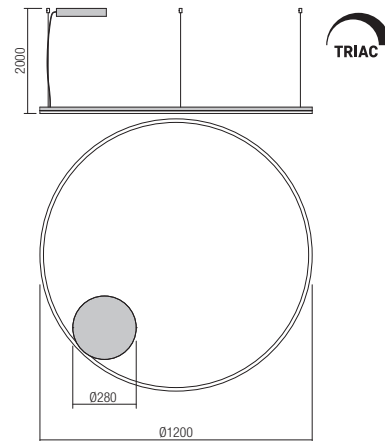

- art. **01-1716** Sand White 3000K
- art. **01-1717** Bronze 3000K
- art. **01-1951** Sand Black 3000K
- art. **01-1918** Sand White 4000K
- art. **01-1919** Bronze 4000K
- art. **01-1964** Sand Black 4000K