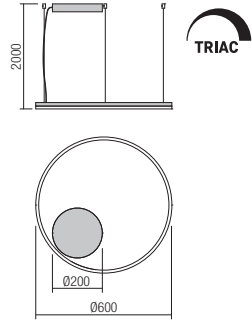

Direct light emission

- art. **01-1710** Sand White 3000K
- art. **01-1711** Bronze 3000K
- art. **01-1948** Sand Black 3000K
- art. **01-1912** Sand White 4000K
- art. **01-1913** Bronze 4000K
- art. **01-1961** Sand Black 4000K