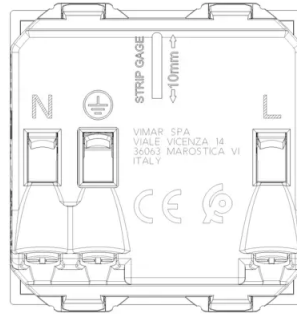

Sheets, Manuals, Documentation

- [Multilanguage instructions sheet \(841 kb\)](#)

Drawings

Space view

Backside view

3D View

Technical data

- **Class group:** Domestic switching devices
- **Class:** Socket outlet
- **Model:** Other
- **With built-in USB power supply:** No
- **Number of modules (module system):** 2
- **With hinged lid:** No
- **Label space/information surface:** Yes
- **Colour:** Anthracite
- **RAL-number (similar):** 7016
- **Metallic colour:** No
- **Transparent:** No
- **Lockable:** No
- **Eject-mechanism:** No
- **Insulated mounting:** No
- **Mounting method:** Flush mounted (plaster)
- **Material:** Plastic
- **Material quality:** Thermoplastic
- **Surface protection:** Untreated
- **Surface finishing:** Matt
- **Anti-bacterial treatment:** No
- **With on/off switch:** No
- **With loop through function:** No
- **Rotated central insert:** No
- **Nominal current:** 13 A
- **Nominal voltage:** 250 v
- **Frequency:** 50,00 - 60,00 HZ
- **Width of device:** 44,80 mm
- **Height of device:** 47,00 mm
- **Depth of device:** 28,20 mm

Certifications

- 00. CE Marking - EU
- 10. EAC Eurasian Customs Union
- 19. NOM - Mexico
- 37. Marking - Morocco
- 99. WEEE Directive ([download](#))

Packaging

Code 8007352666665
Quantity 1 NR
Dim. 5.1x4.3x5.3 [cm]
Weight 50.5 [g]

Code 8007352666672
Quantity 20 NR
Dim. 26.9x11.6x9 [cm]
Weight 1,092 [g]

Code 8007352666689
Quantity 240 NR
Dim. 38x28.5x35.5 [cm]
Weight 13,524 [g]

Legal

Vimar reserves the right to change at any time and without notice the characteristics of the products reported. Installation should be carried out by qualified staff in compliance with the current regulations regarding the installation of electrical equipment in the country where the products are installed. For the terms of use of the information on the product info sheet see [Conditions of Use](#).