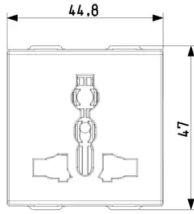

Sheets, Manuals, Documentation

- [Multilanguage instructions sheet \(841 kb\)](#)

Drawings

Space view

Backside view

3D View

Technical data

- **Class group:** Domestic switching devices
- **Class:** Socket outlet
- **Model:** Other
- **With built-in USB power supply:** No
- **Number of modules (module system):** 2
- **With hinged lid:** No
- **Label space/information surface:** Yes
- **Colour:** Anthracite
- **RAL-number (similar):** 7016
- **Metallic colour:** No
- **Transparent:** No
- **Lockable:** No
- **Eject-mechanism:** No
- **Insulated mounting:** No
- **Mounting method:** Flush mounted (plaster)
- **Material:** Plastic
- **Material quality:** Thermoplastic
- **Surface protection:** Untreated
- **Surface finishing:** Matt
- **Anti-bacterial treatment:** No
- **With on/off switch:** No
- **With loop through function:** No
- **Rotated central insert:** No
- **Nominal current:** 13 A
- **Nominal voltage:** 250 v
- **Frequency:** 50,00 - 60,00 HZ
- **Width of device:** 44,80 mm
- **Height of device:** 47,00 mm
- **Depth of device:** 28,20 mm

Certifications

- 00. CE Marking - EU
- 10. EAC Eurasian Customs Union
- 19. NOM - Mexico
- 37. Marking - Morocco
- 99. WEEE Directive ([download](#))

Packaging

Code 8007352666665
Quantity 1 NR
Dim. 5.1x4.3x5.3 [cm]
Weight 50.5 [g]

Code 8007352666672
Quantity 20 NR
Dim. 26.9x11.6x9 [cm]
Weight 1,092 [g]

Code 8007352666689
Quantity 240 NR
Dim. 38x28.5x35.5 [cm]
Weight 13,524 [g]

Legal

Vimar reserves the right to change at any time and without notice the characteristics of the products reported. Installation should be carried out by qualified staff in compliance with the current regulations regarding the installation of electrical equipment in the country where the products are installed. For the terms of use of the information on the product info sheet see [Conditions of Use](#).