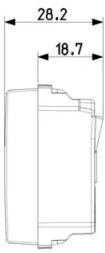

09463.CM - Vertical badge
switch 2M carbon matt

09290.CM - Shaver supply
unit 230V carbon matt

09465.CM - Vertical pocket
badge switch carbon matt

09052.CM - 1P NO 10A cord-
operated push carbon matt

09181.CM - IR relay-switch
230V carbon matt

Sheets, Manuals, Documentation

- [Multilanguage instructions sheet \(841 kb\)](#)

Drawings

Space view

Backside view

3D View

Technical data

- **Class group:** Domestic switching devices
- **Class:** Socket outlet
- **Model:** Other
- **With built-in USB power supply:** No
- **Number of modules (module system):** 2
- **With hinged lid:** No
- **Label space/information surface:** Yes
- **Colour:** Anthracite
- **RAL-number (similar):** 7016
- **Metallic colour:** No
- **Transparent:** No
- **Lockable:** No
- **Eject-mechanism:** No
- **Insulated mounting:** No
- **Mounting method:** Flush mounted (plaster)
- **Material:** Plastic
- **Material quality:** Thermoplastic
- **Surface protection:** Untreated
- **Surface finishing:** Matt
- **Anti-bacterial treatment:** No
- **With on/off switch:** No
- **With loop through function:** No
- **Rotated central insert:** No
- **Nominal current:** 13 A
- **Nominal voltage:** 250 v
- **Frequency:** 50,00 - 60,00 HZ
- **Width of device:** 44,80 mm
- **Height of device:** 47,00 mm
- **Depth of device:** 28,20 mm

Code 8007352666672
Quantity 20 NR
Dim. 26.9x11.6x9 [cm]
Weight 1,092 [g]

Code 8007352666689
Quantity 240 NR
Dim. 38x28.5x35.5 [cm]
Weight 13,524 [g]

Legal

Vimar reserves the right to change at any time and without notice the characteristics of the products reported. Installation should be carried out by qualified staff in compliance with the current regulations regarding the installation of electrical equipment in the country where the products are installed. For the terms of use of the information on the product info sheet see [Conditions of Use](#).