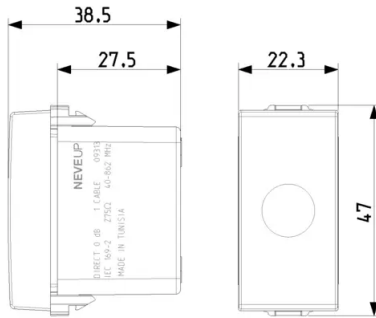

Drawings

Space view

Backside view