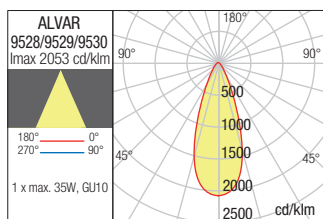

**WALL LAMP • APLICĂ**

Code Finishing

- 9528** Sand White
- 9529** Dark Grey
- 9530** Dark Brown

Power Socket Input voltage Input frequency  
 1 x max. 35W GU10 230V 50Hz

**BOLLARD • STĂLPIȘOR**

Code Finishing