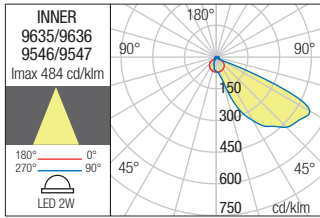

RECESSED WALL LAMP • APLICĂ ÎNCASTRATĂ

Code	Finishing	LED type	Input voltage	Power	Luminous Flux Source/system	CCT	Optics	CRI
9635	Sand White	POWER LED CREE	220-240V	2W	247/106 lm	3000K	44°	82
9636	Dark Grey	POWER LED CREE	220-240V	2W	247/106 lm	3000K	44°	82
9546	Sand White	POWER LED CREE	220-240V	2W	256/117 lm	4000K	44°	82
9547	Dark Grey	POWER LED CREE	220-240V	2W	256/117 lm	4000K	44°	82