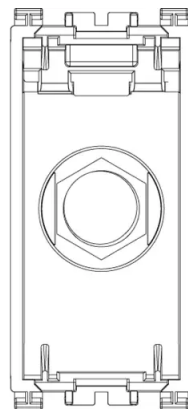

Arké: F type female socket connector grey

19318

Arké / Devices / TV socket outlets

F type female socket connector grey

Coaxial socket outlet with F type (IEC 60169-24) female connector, grey. For frequencies up to 2400 MHz. In/out connection with F type male connector (01654)

Backside view

3D View

Gallery

Technical data

- **Class group:** Antenna and satellite technique
- **Class:** Antenna socket box
- **Model:** End socket
- **Cover:** None
- **Number of outlets:** 1
- **Suitable for remote power supply:** Yes
- **Frequency:** 0 - 2400 MHz
- **Type of fastening:** Snap mounting (engagement)
- **Colour:** Grey
- **RAL-number (similar):** 7015
- **Material:** Plastic

8 007352 414617
Code 8007352414617
Quantity 10 NR
Dim. 14.4x9x6 [cm]
Weight 179.5 [g]

8 007352 634190
Code 8007352634190
Quantity 160 NR
Dim. 37.5x30x13.5 [cm]
Weight 2,872 [g]

Legal

Vimar reserves the right to change at any time and without notice the characteristics of the products reported. Installation should be carried out by qualified staff in compliance with the current regulations regarding the installation of electrical equipment in the country where the products are installed. For the terms of use of the information on the product info sheet see [Conditions of Use](#).