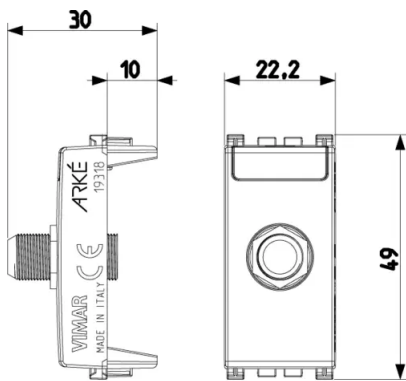

Drawings

Space view