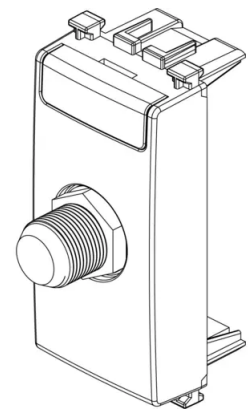

Arké: F type female socket connector grey

19318

Arké / Devices / TV socket outlets

F type female socket connector grey

Coaxial socket outlet with F type (IEC 60169-24) female connector, grey. For frequencies up to 2400 MHz. In/out connection with F type male connector (01654)

Backside view

3D View

Gallery

Technical data

- **Class group:** Antenna and satellite technique
- **Class:** Antenna socket box
- **Model:** End socket
- **Cover:** None
- **Number of outlets:** 1
- **Suitable for remote power supply:** Yes
- **Frequency:** 0 - 2400 MHz
- **Type of fastening:** Snap mounting (engagement)
- **Colour:** Grey
- **RAL-number (similar):** 7015
- **Material:** Plastic

8 007352 414617
Code 8007352414617
Quantity 10 NR
Dim. 14.4x9x6 [cm]
Weight 179.5 [g]

8 007352 634190
Code 8007352634190
Quantity 160 NR
Dim. 37.5x30x13.5 [cm]
Weight 2,872 [g]

Legal

Vimar reserves the right to change at any time and without notice the characteristics of the products reported. Installation should be carried out by qualified staff in compliance with the current regulations regarding the installation of electrical equipment in the country where the products are installed. For the terms of use of the information on the product info sheet see [Conditions of Use](#).