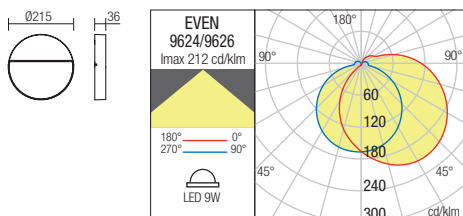

WALL LAMP • APLICĂ

Code	Finishing	LED type	Input voltage	Power	Luminous Flux Source/system	CCT	CRI
9626	Sand White	SMD LED, 15 pcs.	220-240V	9W	800/420 lm	3000K	80
9624	Dark Grey	SMD LED, 15 pcs.	220-240V	9W	800/420 lm	3000K	80