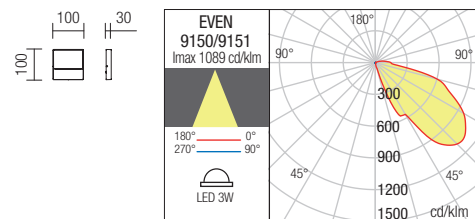

WALL LAMP • APLICĂ

Code	Finishing	LED type	Input voltage	Power	Luminous Flux Source/system	CCT	CRI
9150	Sand White	SMD LED, 6 pcs.	220-240V	3W	340/160 lm	3000K	80
9151	Dark Grey	SMD LED, 6 pcs.	220-240V	3W	340/160 lm	3000K	80