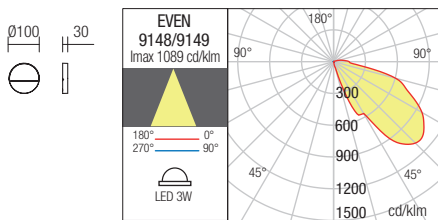

WALL LAMP • APLICĂ

Code	Finishing	LED type	Input voltage	Power	Luminous Flux Source/system	CCT	CRI
9148	Sand White	SMD LED, 6 pcs.	220-240V	3W	340/160 lm	3000K	80
9149	Dark Grey	SMD LED, 6 pcs.	220-240V	3W	340/160 lm	3000K	80