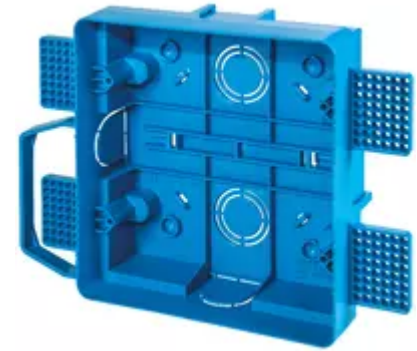

ELVOX Door entry: Box for Tab5 Up video entryphone

40590

ELVOX Door entry / Universal components / Tab Series

Box for Tab5 Up video entryphone

Flush mounting box for Tab 5 Up series video entryphones (GW 850 °C) for hollow walls and masonry, blue

Technical data

- **Class group:** Communication technique
- **Class:** Additional device for door communication
- **Function:** Distribute
- **Installation technique:** Other
- **Material:** Plastic
- **Mounting method:** Flush mounted (plaster)

Packaging

8 007352 665279
Code 8007352665279
Quantity 1 NR
Dim. 12.4x13.3x3.9 [cm]
Weight 99.5 [g]

8 007352 665286
Code 8007352665286
Quantity 10 NR
Dim. 36.5x22x14.5 [cm]
Weight 995 [g]

Legal

Vimar reserves the right to change at any time and without notice the characteristics of the products reported. Installation should be carried out by qualified staff in compliance with the current regulations regarding the installation of electrical equipment in the country where the products are installed. For the terms of use of the information on the product info sheet see [Conditions of Use](#).