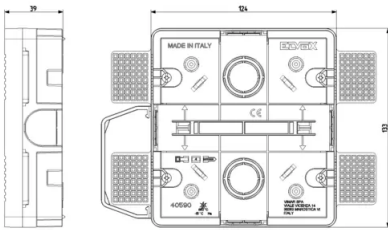

ELVOX Door entry: Box for Tab5 Up video entryphone

40590

ELVOX Door entry / Universal components / Tab Series

Box for Tab5 Up video entryphone

Flush mounting box for Tab 5 Up series video entryphones (GW 850 °C) for hollow walls and masonry, blue

Product Status

3 - Active

Minimum order quantity

1 NR

Drawings

Space view

Backside view

3D View

Technical data

- **Class group:** Communication technique
- **Class:** Additional device for door communication
- **Function:** Distribute
- **Installation technique:** Other
- **Material:** Plastic
- **Mounting method:** Flush mounted (plaster)

Packaging

8 007352 665279
Code 8007352665279
Quantity 1 NR
Dim. 12.4x13.3x3.9 [cm]
Weight 99.5 [g]

8 007352 665286
Code 8007352665286
Quantity 10 NR
Dim. 36.5x22x14.5 [cm]
Weight 995 [g]

Legal

Vimar reserves the right to change at any time and without notice the characteristics of the products reported. Installation should be carried out by qualified staff in compliance with the current regulations regarding the installation of electrical equipment in the country where the products are installed. For the terms of use of the information on the product info sheet see [Conditions of Use](#).