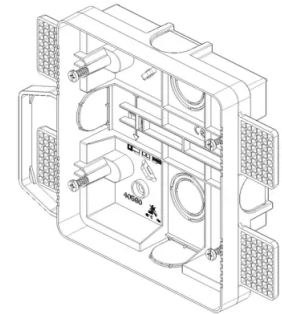

ELVOX Door entry: Box for Tab5 Up video entryphone

40590

ELVOX Door entry / Universal components / Tab Series

Box for Tab5 Up video entryphone

Flush mounting box for Tab 5 Up series video entryphones (GW 850 °C) for hollow walls and masonry, blue

Product Status

3 - Active

Minimum order quantity

1 NR

Drawings

Space view

Backside view

3D View

Technical data

- **Class group:** Communication technique
- **Class:** Additional device for door communication
- **Function:** Distribute
- **Installation technique:** Other
- **Material:** Plastic
- **Mounting method:** Flush mounted (plaster)

Packaging

8 007352 665279
Code 8007352665279
Quantity 1 NR
Dim. 12.4x13.3x3.9 [cm]
Weight 99.5 [g]

8 007352 665286
Code 8007352665286
Quantity 10 NR
Dim. 36.5x22x14.5 [cm]
Weight 995 [g]

Legal

Vimar reserves the right to change at any time and without notice the characteristics of the products reported. Installation should be carried out by qualified staff in compliance with the current regulations regarding the installation of electrical equipment in the country where the products are installed. For the terms of use of the information on the product info sheet see [Conditions of Use](#).