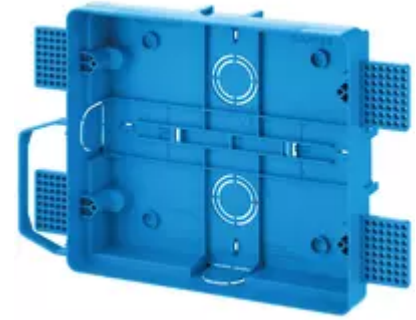

ELVOX Door entry: Box for Tab7 Up video entryphone

40591

ELVOX Door entry / Universal components / Tab Series

Box for Tab7 Up video entryphone

Flush mounting box for Tab 7S Up series video entryphones (GW 850 °C) for hollow walls and masonry, blue

Product Status

3 - Active

Minimum order quantity

1 NR

Drawings

Space view