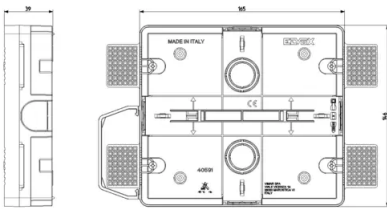

ELVOX Door entry: Box for Tab7 Up video entryphone

40591

ELVOX Door entry / Universal components / Tab Series

Box for Tab7 Up video entryphone

Flush mounting box for Tab 7S Up series video entryphones (GW 850 °C) for hollow walls and masonry, blue

Product Status

3 - Active

Minimum order quantity

1 NR

Drawings

Space view

Backside view

3D View

Technical data

- **Class group:** Communication technique
- **Class:** Additional device for door communication
- **Installation technique:** Other
- **Material:** Plastic
- **Mounting method:** Flush mounted (plaster)

Packaging

8 007352 665293
Code 8007352665293
Quantity 1 NR
Dim. 16.5x14.6x3.9 [cm]
Weight 282.2 [g]

8 007352 665309
Code 8007352665309
Quantity 10 NR
Dim. 43.5x22x16 [cm]
Weight 2,822 [g]

Legal

Vimar reserves the right to change at any time and without notice the characteristics of the products reported. Installation should be carried out by qualified staff in compliance with the current regulations regarding the installation of electrical equipment in the country where the products are installed. For the terms of use of the information on the product info sheet see [Conditions of Use](#).