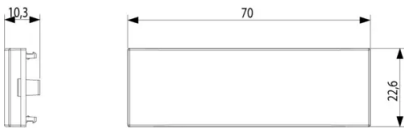

1 NR

Sheets, Manuals, Documentation

- [Multilanguage instructions sheet \(5969 kb\)](#)
- [Label printer module for entrance panels \(2191 kb\)](#)

Video

- [Pixel video door entry panel](#)
- [Retrofit with existing back boxes](#)
- [After Installation](#)
- [Interacting with the TAB Free](#)
- [Installation and configuration](#)

Drawings

Space view

Backside view

3D View

Technical data

- **Class group:** Communication technique
- **Class:** Mounting element for indoor station door communication
- **Material:** Other
- **Colour:** White
- **Height:** 22,60 mm
- **Depth:** 10,30 mm

Certifications

- 00. CE Marking - EU
- 43. UKCA mark - Great Britain

Packaging

8 013406 271204
Code 8013406271204
Quantity 1 NR
Dim. 7x2.3x1.3 [cm]
Weight 8 [g]

8 013406 271952
Code 8013406271952
Quantity 15 NR
Dim. 12.8x8.5x4.5 [cm]
Weight 143.8 [g]

8 013406 271969
Code 8013406271969
Quantity 180 NR
Dim. 28x26.5x11.5 [cm]
Weight 1,927.6 [g]

Legal

Vimar reserves the right to change at any time and without notice the characteristics of the products reported. Installation should be carried out by qualified staff in compliance with the current regulations regarding the installation of electrical equipment in the country where the products are installed. For the terms of use of the information on the product info sheet see [Conditions of Use](#).