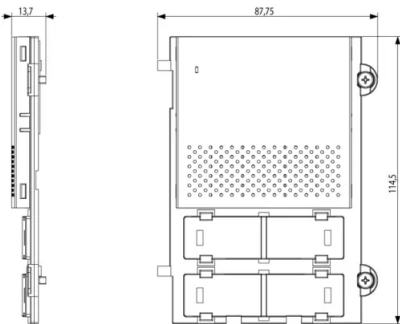

Product Status

3 - Active

Minimum order quantity

1 NR

Sheets, Manuals, Documentation

- [Multilanguage instructions sheet \(5969 kb\)](#)

Video

- [Pixel video door entry panel](#)
- [Retrofit with existing back boxes](#)
- [After Installation](#)
- [Interacting with the TAB Free](#)
- [Installation and configuration](#)

Drawings

Space view

Backside view

3D View

Technical data

- **Class group:** Communication technique
- **Class:** Mounting element for indoor station door communication
- **Material:** Aluminium
- **Colour:** Grey
- **Height:** 114,50 mm
- **Depth:** 13,70 mm

Certifications

- 00. CE Marking - EU

Packaging

8 0 1 3 4 0 6 2 7 1 3 3 4
Code 8013406271334
Quantity 1 NR
Dim. 12x9.1x1.9 [cm]
Weight 51.8 [g]

8 0 1 3 4 0 6 2 7 4 3 8 0
Code 8013406274380
Quantity 5 NR
Dim. 13.3x10.2x10 [cm]
Weight 308.2 [g]