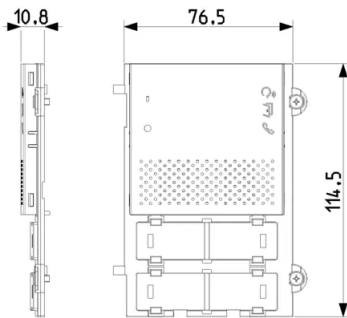

Product Status

3 - Active

Minimum order quantity

1 NR

Drawings

Space view

Backside view

3D View

Technical data

- **Class group:** Communication technique
- **Class:** Mounting element for indoor station door communication

- **Material:** Aluminium
- **Colour:** White

Certifications

- 00. CE Marking - EU

Packaging

8 0 1 3 4 0 6 3 0 4 9 4 0
Code 8013406304940
Quantity 1 NR
Dim. 12x9.1x1.9 [cm]
Weight 52.8 [g]

8 0 1 3 4 0 6 3 0 4 9 5 7
Code 8013406304957
Quantity 5 NR
Dim. 13.3x10.2x10 [cm]
Weight 314.6 [g]