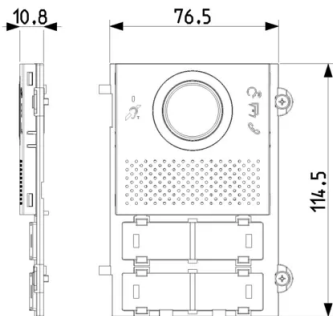

ELVOX Door entry: Pixel A/V Teleloop front module grey

41105.01

ELVOX Door entry / Due Fili Plus / Pixel

Pixel A/V Teleloop front module grey

Pixel audio/video front module for Due Fili Plus audio/video electronic unit 41005, for hearing aid function and teleloop symbol, grey

Product Status

3 - Active

Minimum order quantity

1 NR

Drawings

Space view

Backside view

3D View

Technical data

- **Class group:** Communication technique
- **Class:** Mounting element for indoor station door communication
- **Material:** Aluminium

- **Colour:** Grey
- **Depth:** 10,80 mm

Certifications

- 00. CE Marking - EU

Packaging

8 0 1 3 4 0 6 3 0 6 0 7 4
Code 8013406306074
Quantity 1 NR
Dim. 12x9.1x1.9 [cm]
Weight 51.6 [g]

8 0 1 3 4 0 6 3 0 6 0 8 1
Code 8013406306081
Quantity 5 NR
Dim. 13.3x10.2x10 [cm]
Weight 308.4 [g]