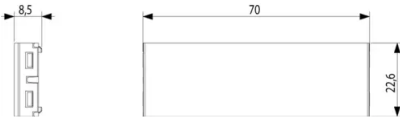

1 NR

Sheets, Manuals, Documentation

- [Multilanguage instructions sheet \(5969 kb\)](#)

Video

- [Pixel video door entry panel](#)
- [Retrofit with existing back boxes](#)
- [After Installation](#)
- [Interacting with the TAB Free](#)
- [Installation and configuration](#)

Drawings

Space view

Backside view

3D View

Technical data

- **Class group:** Communication technique
- **Class:** Mounting element for indoor station door communication
- **Material:** Aluminium
- **Colour:** Grey
- **Height:** 22,60 mm
- **Depth:** 8,50 mm

Certifications

- 00. CE Marking - EU
- 43. UKCA mark - Great Britain

Packaging

8 013406 271501
Code 8013406271501
Quantity 1 NR
Dim. 7x2.3x0.8 [cm]
Weight 7.8 [g]

8 013406 271518
Code 8013406271518
Quantity 15 NR
Dim. 12.8x8.5x4.5 [cm]
Weight 137.8 [g]

8 013406 271983
Code 8013406271983
Quantity 180 NR
Dim. 28x26.5x11.5 [cm]
Weight 1,834 [g]

Legal

Vimar reserves the right to change at any time and without notice the characteristics of the products reported. Installation should be carried out by qualified staff in compliance with the current regulations regarding the installation of electrical equipment in the country where the products are installed. For the terms of use of the information on the product info sheet see [Conditions of Use](#).