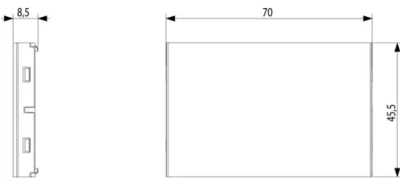

1 NR

Sheets, Manuals, Documentation

- [Multilanguage instructions sheet \(5969 kb\)](#)

Video

- [Pixel video door entry panel](#)
- [Retrofit with existing back boxes](#)
- [After Installation](#)
- [Interacting with the TAB Free](#)
- [Installation and configuration](#)

Drawings

Space view

Backside view

3D View

Technical data

- **Class group:** Communication technique
- **Class:** Mounting element for indoor station door communication
- **Material:** Aluminium
- **Colour:** Grey
- **Height:** 45,50 mm
- **Depth:** 8,50 mm

Certifications

- 00. CE Marking - EU
- 43. UKCA mark - Great Britain

Packaging

8 013406 271563
Code 8013406271563
Quantity 1 NR
Dim. 7x4.5x0.8 [cm]
Weight 13.1 [g]

8 013406 271570
Code 8013406271570
Quantity 10 NR
Dim. 12.8x8.5x4.5 [cm]
Weight 152.3 [g]

8 013406 272010
Code 8013406272010
Quantity 120 NR
Dim. 28x26.5x11.5 [cm]
Weight 2,017 [g]

Legal

Vimar reserves the right to change at any time and without notice the characteristics of the products reported. Installation should be carried out by qualified staff in compliance with the current regulations regarding the installation of electrical equipment in the country where the products are installed. For the terms of use of the information on the product info sheet see [Conditions of Use](#).