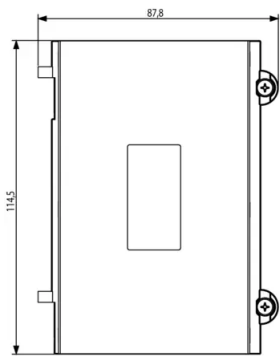

### Drawings

Space view

Backside view

3D View

### Technical data

- **Class group:** Communication technique
- **Class:** Mounting element for indoor station door communication
- **Material:** Aluminium

- **Colour:** Grey
- **Height:** 114,50 mm
- **Depth:** 13,70 mm

## Packaging

8 0 1 3 4 0 6 2 7 4 5 1 9  
**Code** 8013406274519  
**Quantity** 1 NR  
**Dim.** 12x9.1x1.9 [cm]  
**Weight** 49.4 [g]

8 0 1 3 4 0 6 2 8 2 9 2 7  
**Code** 8013406282927  
**Quantity** 5 NR  
**Dim.** 13.3x10.2x10 [cm]  
**Weight** 295.4 [g]