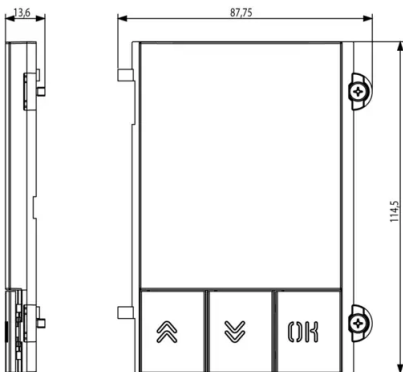

ELVOX Door entry: Pixel display front module grey

41118.01

ELVOX Door entry / Universal components / Pixel

Pixel display front module grey

Display front module for Due Fili Plus electronic unit 41018, grey

Product Status

3 - Active

Minimum order quantity

1 NR

Sheets, Manuals, Documentation

- [Multilanguage instructions sheet \(5969 kb\)](#)

Video

- [Pixel video door entry panel](#)
- [Retrofit with existing back boxes](#)
- [After Installation](#)
- [Interacting with the TAB Free](#)
- [Installation and configuration](#)

Drawings

Space view

Backside view

3D View

Technical data

- **Class group:** Communication technique
- **Class:** Mounting element for indoor station door communication
- **Material:** Aluminium
- **Colour:** Grey
- **Height:** 114,50 mm
- **Depth:** 13,60 mm

Certifications

- 00. CE Marking - EU

Packaging

8 013406 271648
Code 8013406271648
Quantity 1 NR
Dim. 12x9.1x1.9 [cm]
Weight 56.2 [g]

8 013406 271655
Code 8013406271655
Quantity 5 NR
Dim. 13.3x10.2x10 [cm]
Weight 329.4 [g]