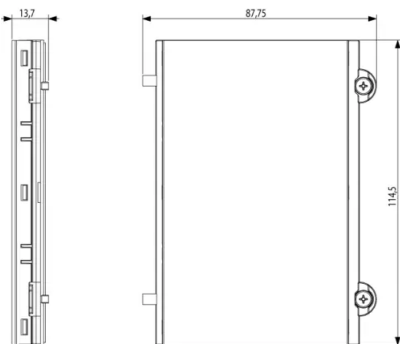

1 NR

Sheets, Manuals, Documentation

- [Multilanguage instructions sheet \(5969 kb\)](#)

Video

- [Pixel video door entry panel](#)
- [Retrofit with existing back boxes](#)
- [After Installation](#)
- [Interacting with the TAB Free](#)
- [Installation and configuration](#)

Drawings

Space view

Backside view

3D View

Technical data

- **Class group:** Communication technique
- **Class:** Mounting element for indoor station door communication
- **Material:** Aluminium
- **Colour:** Grey
- **Height:** 114,50 mm
- **Depth:** 13,70 mm

Certifications

- 00. CE Marking - EU
- 43. UKCA mark - Great Britain

Packaging

8 013406 271747
Code 8013406271747
Quantity 1 NR
Dim. 12x9.1x1.9 [cm]
Weight 64 [g]

8 013406 271754
Code 8013406271754
Quantity 5 NR
Dim. 13.3x10.2x10 [cm]
Weight 368.8 [g]