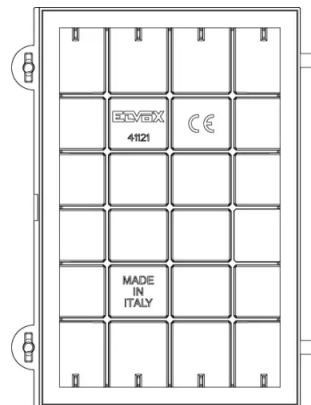

1 NR

Sheets, Manuals, Documentation

- [Multilanguage instructions sheet \(5969 kb\)](#)

Video

- [Pixel video door entry panel](#)
- [Retrofit with existing back boxes](#)
- [After Installation](#)
- [Interacting with the TAB Free](#)
- [Installation and configuration](#)

Drawings

Space view

Backside view

3D View

Technical data

- **Class group:** Communication technique
- **Class:** Mounting element for indoor station door communication
- **Material:** Aluminium
- **Colour:** Grey
- **Height:** 114,50 mm
- **Depth:** 13,70 mm

Certifications

- 00. CE Marking - EU
- 43. UKCA mark - Great Britain

Packaging

8 013406 271747
Code 8013406271747
Quantity 1 NR
Dim. 12x9.1x1.9 [cm]
Weight 64 [g]

8 013406 271754
Code 8013406271754
Quantity 5 NR
Dim. 13.3x10.2x10 [cm]
Weight 368.8 [g]