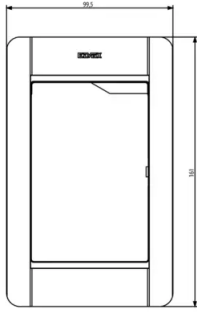

### Pixel frame+plate 1M grey

Mounting frame and plate, 1 module, grey. Dimensions 99.5x161 mm

## Drawings

Space view

Backside view

3D View

## Technical data

- **Class group:** Communication technique
- **Class:** Mounting element for indoor station door communication
- **Material:** Aluminium

- **Colour:** Grey
- **Height:** 161,00 mm
- **Depth:** 40,70 mm

## Packaging

8 013406 271785  
**Code** 8013406271785  
**Quantity** 1 NR  
**Dim.** 18.5x12.5x5.5 [cm]  
**Weight** 243.4 [g]