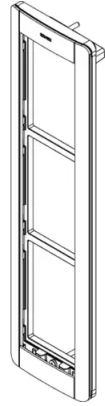

### Pixel frame+plate 3M grey

Mounting frame and plate, 3 modules, grey. Dimensions 99.5x391 mm

### Video

- [Pixel video door entry panel](#)
- [Retrofit with existing back boxes](#)
- [After Installation](#)
- [Interacting with the TAB Free](#)
- [Installation and configuration](#)

## Drawings

Space view

Backside view

3D View

## Technical data

- **Class group:** Communication technique
- **Class:** Mounting element for indoor station door communication
- **Material:** Aluminium

- **Colour:** Grey
- **Height:** 391,00 mm
- **Depth:** 40,70 mm