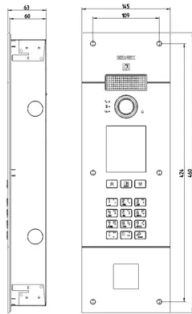

Drawings

Space view