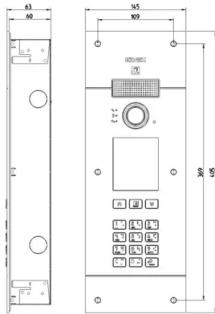

## Drawings

Space view

Backside view

3D View

## Packaging

8 0 1 3 4 0 6 3 0 9 2 9 7  
**Code** 8013406309297  
**Quantity** 1 NR  
**Dim.** 16x42x7.5 [cm]  
**Weight** 3,200 [g]