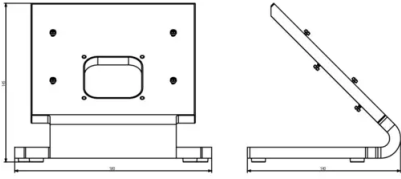

Drawings

Space view