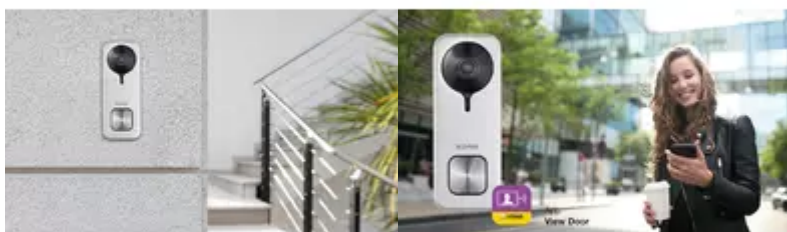

- 4 Mpx video image resolution, wide viewing angle (160° degrees) and image and video recording on SD card (8GB included)
- Presence of two opening controls for gate lock and gate automation
- Answer via smartphone, also remotely, and motion detection with notification via App
- Compatible with Amazon Alexa voice assistants
- Power supply via external power supply unit (not battery-operated)

Gallery

Technical data

- **Class group:** Communication technique
- **Class:** Door station set
- **With video:** Yes
- **Number of indoor stations:** 0
- **Number of outdoor stations:** 1
- **Number of call buttons:** 1
- **Installation technique:** Other
- **Mounting method indoor station:** Other
- **Colour indoor station:** Silver
- **Mounting method outdoor station:** Surface mounted (plaster)
- **Material outdoor station:** Aluminium
- **Colour outdoor station:** Grey
- **Expandable to max. number of indoor stations:** 0
- **Expandable to max. number of outdoor stations:** 1
- **Picture system:** Other
- **Property picture system:** Colour
- **Can be connected to smartphone:** Yes
- **Internal communication:** No
- **Hands free:** Yes
- **With day/night function:** Yes
- **Opening angle camera:** 160
- **Zoom, pan/tilt function:** No
- **With memory function:** Yes
- **Screen diagonal:** 0,00 mm
- **Screen diagonal (inch):** 0
- **Manual adjustable camera:** No
- **Label space/information surface:** Yes
- **Hearing aid compatible:** No
- **Suitable for disabled persons:** No
- **Compatible with Apple HomeKit:** No
- **Compatible with Google Assistant:** No
- **Compatible with Amazon Alexa:** Yes
- **IFTTT support available:** No