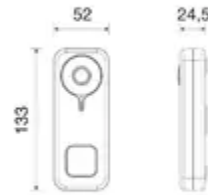

Product Status

3 - Active

Minimum order quantity

1 NR

Kit components

40103 - DIN power supply
100-240V~ 50/60Hz 24Vdc

Sheets, Manuals, Documentation

- [Quick Guide \(1505 kb\)](#)
- [Manual do utilizador \(3651 kb\)](#)
- [Manuale utente \(3666 kb\)](#)
- [Manuel de l'utilisateur \(3627 kb\)](#)
- [Manual de usuario \(3652 kb\)](#)
- [User Manual \(3639 kb\)](#)
- [Εγχειρίδιο χρήστη \(3603 kb\)](#)
- [Bedienungsanleitung \(3617 kb\)](#)
- [\(3513 kb\)](#)

Gallery

Technical data

- **Class group:** Communication technique
- **Class:** Door station set
- **With video:** Yes
- **Number of indoor stations:** 0
- **Number of outdoor stations:** 1
- **Number of call buttons:** 1
- **Installation technique:** Other
- **Mounting method indoor station:** Other
- **Colour indoor station:** Silver
- **Mounting method outdoor station:** Surface mounted (plaster)
- **Material outdoor station:** Aluminium
- **Colour outdoor station:** Grey
- **Expandable to max. number of indoor stations:** 0
- **Expandable to max. number of outdoor stations:** 1
- **Picture system:** Other
- **Property picture system:** Colour
- **Can be connected to smartphone:** Yes
- **Internal communication:** No
- **Hands free:** Yes
- **With day/night function:** Yes
- **Opening angle camera:** 160
- **Zoom, pan/tilt function:** No
- **With memory function:** Yes
- **Screen diagonal:** 0,00 mm
- **Screen diagonal (inch):** 0
- **Manual adjustable camera:** No
- **Label space/information surface:** Yes
- **Hearing aid compatible:** No
- **Suitable for disabled persons:** No
- **Compatible with Apple HomeKit:** No
- **Compatible with Google Assistant:** No
- **Compatible with Amazon Alexa:** Yes
- **IFTTT support available:** No