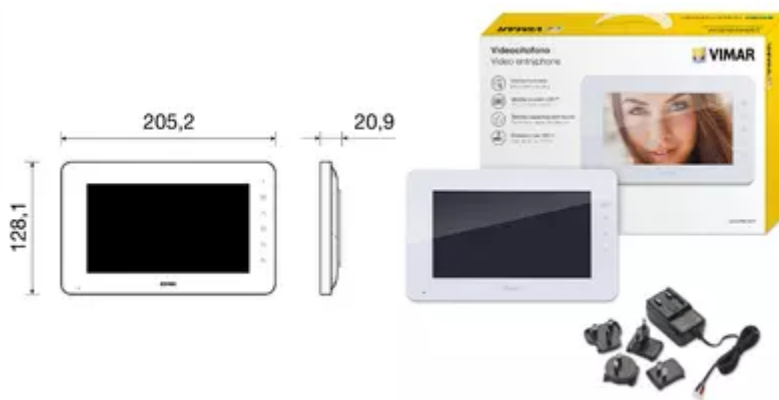

- 7" monitor with power supply unit; can be teamed with video entryphone kits K40910, K40911, K40915 or K40916
- Expandable: up to 3 monitors can be associated with each call push button
- Multiple languages (Italian, English, French, German, Spanish, Portuguese, Greek, Dutch)
- Intercom function between indoor stations (of the same family)
- Ringtone volume and volume for communicating, brightness, colour and contrast are adjustable. Possibility of choosing between 6 melodies available for selection. 'Mute' function
- Polished and shiny dirt-proof surfaces

Product Status

3 - Active

Minimum order quantity

1 NR

Sheets, Manuals, Documentation

- [Scheda monitor 7in \(387 kb\)](#)
- [Multilanguage User Manual \(17576 kb\)](#)

Gallery

Technical data