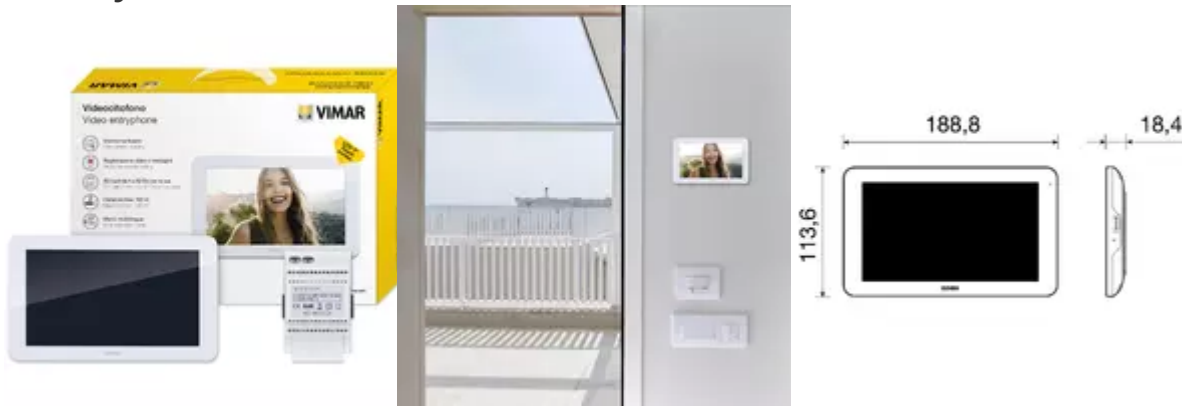

Gallery

Technical data

- **Class group:** Communication technique
- **Class:** Monitor door communication

- **Colour:** Black

Certifications

00. CE Marking - EU
35. RCM - Australia
37. Marking - Morocco
43. UKCA mark - Great Britain
92. RoHS UAE
99. WEEE Directive ([download](#))

Packaging

Code 8013406306210
Quantity 1 NR
Dim. 27.5x6.2x19 [cm]
Weight 693 [g]

Code 8013406307088
Quantity 8 NR
Dim. 57x29x24 [cm]
Weight 6,300 [g]

Legal

Vimar reserves the right to change at any time and without notice the characteristics of the products reported. Installation should be carried out by qualified staff in compliance with the current regulations regarding the installation of electrical equipment in the country where the products are installed. For the terms of use of the information on the product info sheet see [Conditions of Use](#).