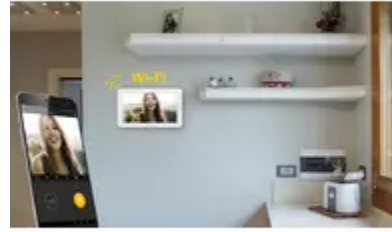

Gallery

Technical data

- **Class group:** Communication technique
- **Class:** Mounting accessories for door communication
- **Suitable for:** Indoor station
- **Material:** Other
- **Mounting method:** Surface mounted (plaster)
- **Colour:** Other

Certifications

00. CE Marking - EU ([download](#))
19. NOM - Mexico
35. RCM - Australia
37. Marking - Morocco
92. RoHS UAE
99. WEEE Directive ([download](#))

Packaging

8 0 1 3 4 0 6 3 0 9 4 8 8
Code 8013406309488
Quantity 1 NR
Dim. 27.5x6.2x19 [cm]
Weight 722 [g]

8 0 1 3 4 0 6 3 1 0 8 4 2
Code 8013406310842
Quantity 8 NR
Dim. 57x29x24 [cm]
Weight 6,500 [g]

Legal

Vimar reserves the right to change at any time and without notice the characteristics of the products reported. Installation should be carried out by qualified staff in compliance with the current regulations regarding the installation of electrical equipment in the country where the products are installed. For the terms of use of the information on the product info sheet see [Conditions of Use](#).