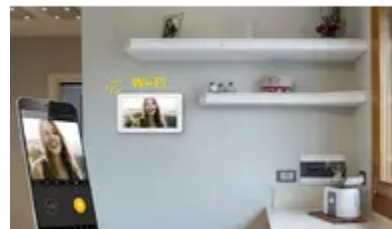

ELVOX Door entry: 7in TS Wi-Fi monitor DIN supply un.

K40957

ELVOX Door entry / Exclusive / Exclusive

7in TS Wi-Fi monitor DIN supply un.

Additional 7in LCD monitor with Wi-Fi connection for video entry kit, 1 40103 supply unit, supplied with fixing bracket for surface mounting

- Expandable: up to 3 monitors can be associated with each call push button
- Multiple languages (Italian, English, French, German, Spanish, Portuguese, Greek, Dutch)
- Intercom function between indoor stations (of the same family)
- Ringtone volume and volume for communicating, brightness, colour and contrast are adjustable. Possibility of choosing between 6 melodies available for selection. 'Mute' function

Product Status

4 - Active

Minimum order quantity

1 NR

Sheets, Manuals, Documentation

- [Multilanguage User Manual (4089 kb)](#)

Gallery