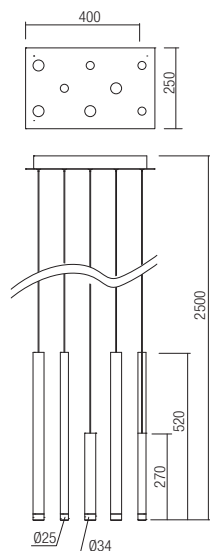

Beltéri lámpatestek, SMD LED-el szerelve, alumínium és fém szerkezet a következő színekben elérhető: matt arany, matt réz, fekete, króm alapú matt réz, barna vagy fekete csővekkal. Áttetsző akril disperzór.

Серия осветительных тел для интерьера, располагая с SMD светодиодами, структура от чистого металла и алюминия, налична в следующих вариантах: анодирован в матовое золото, матово медь, черно или варианты с хромированной основой и трубами от чистого алюминия, анодирован в цвет матово медь, матово кафьяво и черно. Диффузоры от прозрачного акрила.

Séria svietidiel do interiéru s LED SMD, kovová konštrukcia a brúsený hliník k dispozícii v niekoľkých variantoch: eloxovaná matná zlatá, eloxovaná matná med', eloxovaná matná čierna alebo s chrómovanou základňou a brúseným hliníkom, matné medené, matné hnedé a čierne eloxované trubice. Priehľadný akrylový difúzor.

art. **01-2043** Anodised gold
art. **01-2044** Anodised copper
art. **01-2045** Anodised Black

Led type	SMD LED 3030 1 pcs x 4W
Power	4W
Input	220-240V, 50/60Hz
Color temperature	3000K
Lumen source	450 lm
Lumen system	272 lm
CRI	80
Not dimmable	☒

CE IP20

art. **01-2046** Anodised gold
art. **01-2047** Anodised copper
art. **01-2048** Anodised Black
art. **01-2049** Silver/chrome/copper/brown/black

Led type	SMD LED 3030 8 pcs x 4W
Power	32W
Input	220-240V, 50/60Hz
Color temperature	3000K
Lumen source	3639 lm
Lumen system	2176 lm
CRI	80
Not dimmable	☒

CE IP20

art. **01-2039** Anodised gold
art. **01-2040** Anodised copper
art. **01-2041** Anodised Black
art. **01-2042** Silver/chrome/copper/brown/black