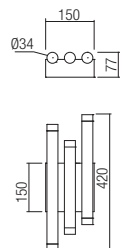

Led type	SMD LED 3030 4 pcs x 4W
Power	16W
Input	220-240V.50/60Hz
Color temperature	3000K
Lumen source	1862 lm
Lumen system	1088 lm
CRI	80
Not dimmable	

CE IP20

- art. **01-2036** Anodised gold
- art. **01-2037** Anodised copper
- art. **01-2038** Anodised Black

Led type	SMD LED 3030 6 pcs x 4W
Power	24W
Input	220-240V.50/60Hz
Color temperature	3000K
Lumen source	2960 lm
Lumen system	1632 lm
CRI	80
Not dimmable	

CE IP20