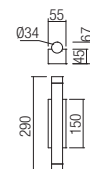

Led type	SMD LED 3030 2 pcs x 4W
Power	8W
Input	220-240V, 50/60Hz
Color temperature	3000K
Lumen source	906 lm
Lumen system	544 lm
CRI	80
Not dimmable	☒

CE IP20