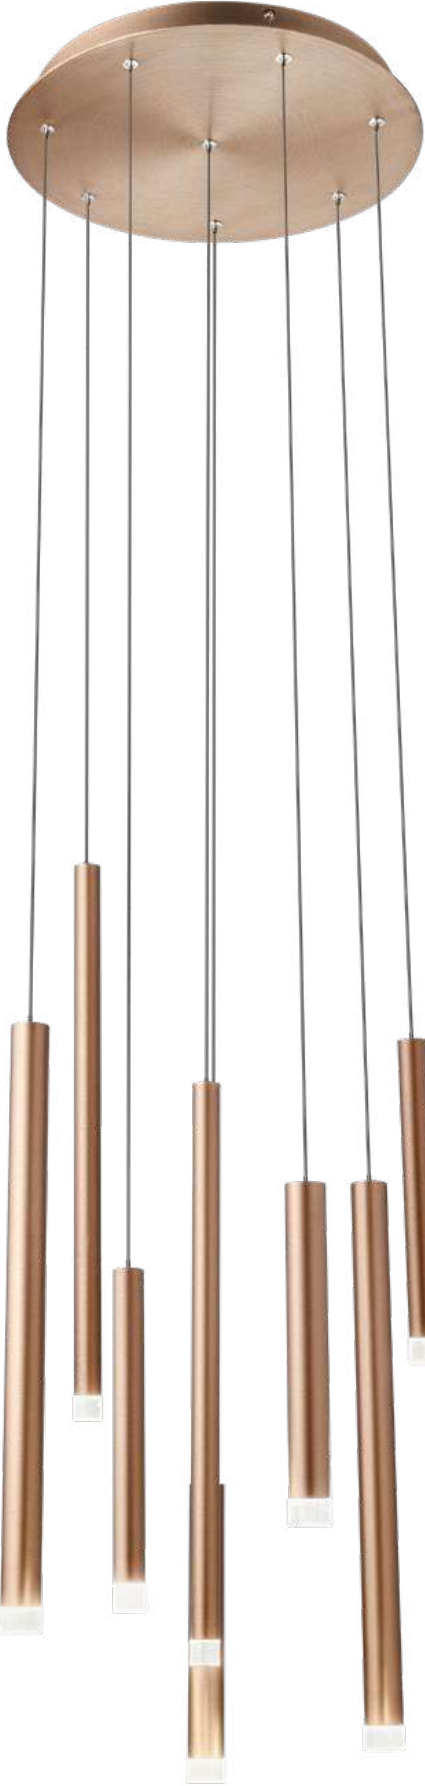

Madison

01-2061

Madison

01-2050

01-2053

01-2052

01-2051

01-2060

Madison
35

01-2058

01-2059

01-2061

Madison

01-2047

01-2049

01-2048

01-2046

01-2057

01-2054

01-2055

01-2056

Madison

01-2043

01-2044

01-2040

01-2041

Madison

Series of light fixtures for interior equipped with SMD LED, structure of metal and brushed aluminum available in several finishing options: anodised matt gold, anodised matt copper, anodised matt black or versions with chromed base and brushed aluminum, matt copper, matt brown and black anodised tubes. Clear acrylic diffuser.