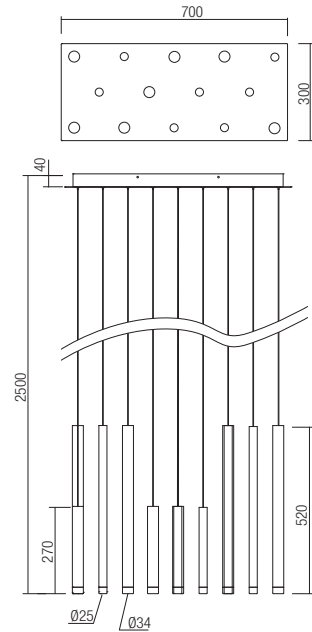

Led type	SMD LED 3030 8 pcs x 4W
Power	32W
Input	220-240V.50/60Hz
Color temperature	3000K
Lumen source	3639 lm
Lumen system	2176 lm
CRI	80
Not dimmable	

CE IP20

- art. **01-2054** Anodised gold
- art. **01-2055** Anodised copper
- art. **01-2056** Anodised Black
- art. **01-2057** Silver/chrome/copper/brown/black