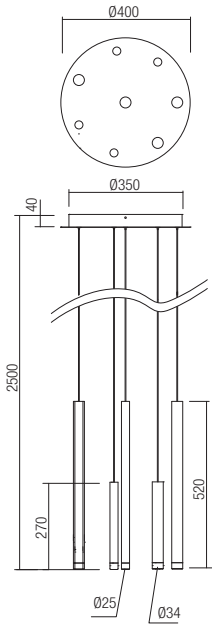

- art. **01-2050** Anodised gold
- art. **01-2051** Anodised copper
- art. **01-2052** Anodised Black
- art. **01-2053** Silver/chrome/copper/brown/black