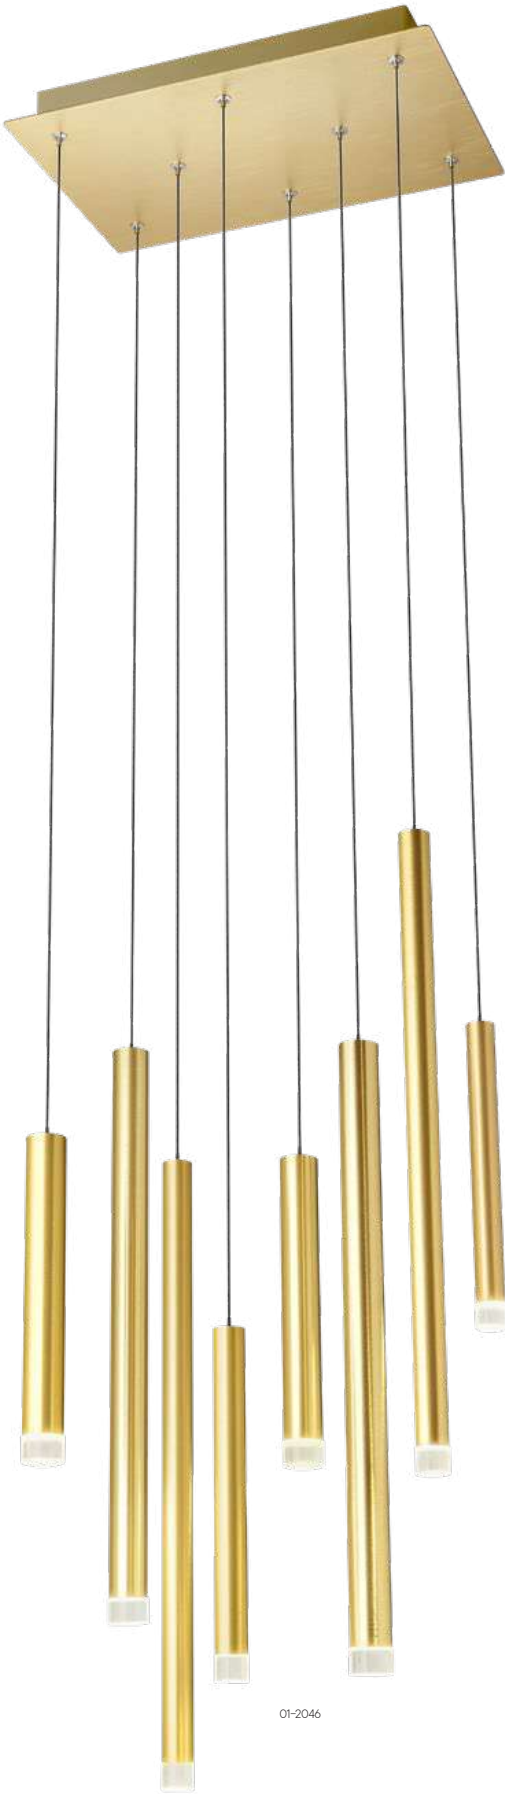

Madison

01-2061

Madison

01-2050

01-2053

01-2052

01-2051

01-2060

Madison
35

01-2058

01-2059

01-2061

Madison

01-2047

01-2049

01-2048

01-2046

01-2057

01-2054

01-2055

01-2056

Madison

01-2043

01-2044

01-2040

01-2041

Madison

Series of light fixtures for interior equipped with SMD LED, structure of metal and brushed aluminum available in several finishing options: anodised matt gold, anodised matt copper, anodised matt black or versions with chromed base and brushed aluminum, matt copper, matt brown and black anodised tubes. Clear acrylic diffuser.