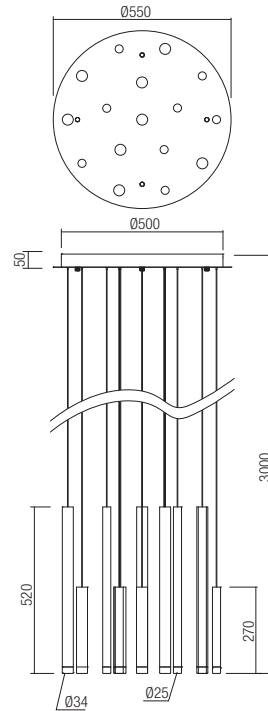

Led type	SMD LED 3030 14 pcs x 4W
Power	56W
Input	220-240V.50/60Hz
Color temperature	3000K
Lumen source	6858 lm
Lumen system	3808 lm
CRI	80
Not dimmable	

CE IP20

- art. **01-2058** Anodised gold
- art. **01-2059** Anodised copper
- art. **01-2060** Anodised Black
- art. **01-2061** Silver/chrome/copper/brown/black

Led type	SMD LED 3030 16 pcs x 4W
Power	64W
Input	220-240V.50/60Hz
Color temperature	3000K
Lumen source	7718 lm
Lumen system	4352 lm
CRI	80
Not dimmable	

CE IP20

- art. **01-2033** Anodised gold
- art. **01-2034** Anodised copper
- art. **01-2035** Anodised Black

Led type	SMD LED 3030 4 pcs x 4W
Power	16W
Input	220-240V.50/60Hz
Color temperature	3000K
Lumen source	1862 lm
Lumen system	1088 lm
CRI	80
Not dimmable	

CE IP20

- art. **01-2036** Anodised gold
- art. **01-2037** Anodised copper
- art. **01-2038** Anodised Black

Led type	SMD LED 3030 6 pcs x 4W
Power	24W
Input	220-240V.50/60Hz
Color temperature	3000K
Lumen source	2960 lm
Lumen system	1632 lm
CRI	80
Not dimmable	

CE IP20