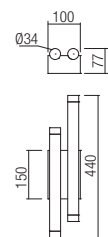

- art. **01-2050** Anodised gold
- art. **01-2051** Anodised copper
- art. **01-2052** Anodised Black
- art. **01-2053** Silver/chrome/copper/brown/black

Led type	SMD LED 3030 8 pcs x 4W
Power	32W
Input	220-240V.50/60Hz
Color temperature	3000K
Lumen source	3639 lm
Lumen system	2176 lm
CRI	80
Not dimmable	

CE IP20

- art. **01-2054** Anodised gold
- art. **01-2055** Anodised copper
- art. **01-2056** Anodised Black
- art. **01-2057** Silver/chrome/copper/brown/black

Led type	SMD LED 3030 14 pcs x 4W
Power	56W
Input	220-240V.50/60Hz
Color temperature	3000K
Lumen source	6858 lm
Lumen system	3808 lm
CRI	80
Not dimmable	

CE IP20

- art. **01-2058** Anodised gold
- art. **01-2059** Anodised copper
- art. **01-2060** Anodised Black
- art. **01-2061** Silver/chrome/copper/brown/black

Led type	SMD LED 3030 16 pcs x 4W
Power	64W
Input	220-240V.50/60Hz
Color temperature	3000K
Lumen source	7718 lm
Lumen system	4352 lm
CRI	80
Not dimmable	

CE IP20

- art. **01-2033** Anodised gold
- art. **01-2034** Anodised copper
- art. **01-2035** Anodised Black

Led type	SMD LED 3030 4 pcs x 4W
Power	16W
Input	220-240V.50/60Hz
Color temperature	3000K
Lumen source	1862 lm
Lumen system	1088 lm
CRI	80
Not dimmable	

CE IP20

- art. **01-2036** Anodised gold
- art. **01-2037** Anodised copper
- art. **01-2038** Anodised Black

Led type	SMD LED 3030 6 pcs x 4W
Power	24W
Input	220-240V.50/60Hz
Color temperature	3000K
Lumen source	2960 lm
Lumen system	1632 lm
CRI	80
Not dimmable	

CE IP20