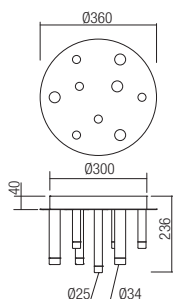

CE IP20

art. **01-2039** Anodised gold
art. **01-2040** Anodised copper
art. **01-2041** Anodised Black
art. **01-2042** Silver/chrome/copper/brown/black

Led type	SMD LED 3030 9 pcs x 4W
Power	35W
Input	220-240V, 50/60Hz
Color temperature	3000K
Lumen source	3886 lm
Lumen system	2448 lm
CRI	80
Not dimmable	<input checked="" type="checkbox"/>